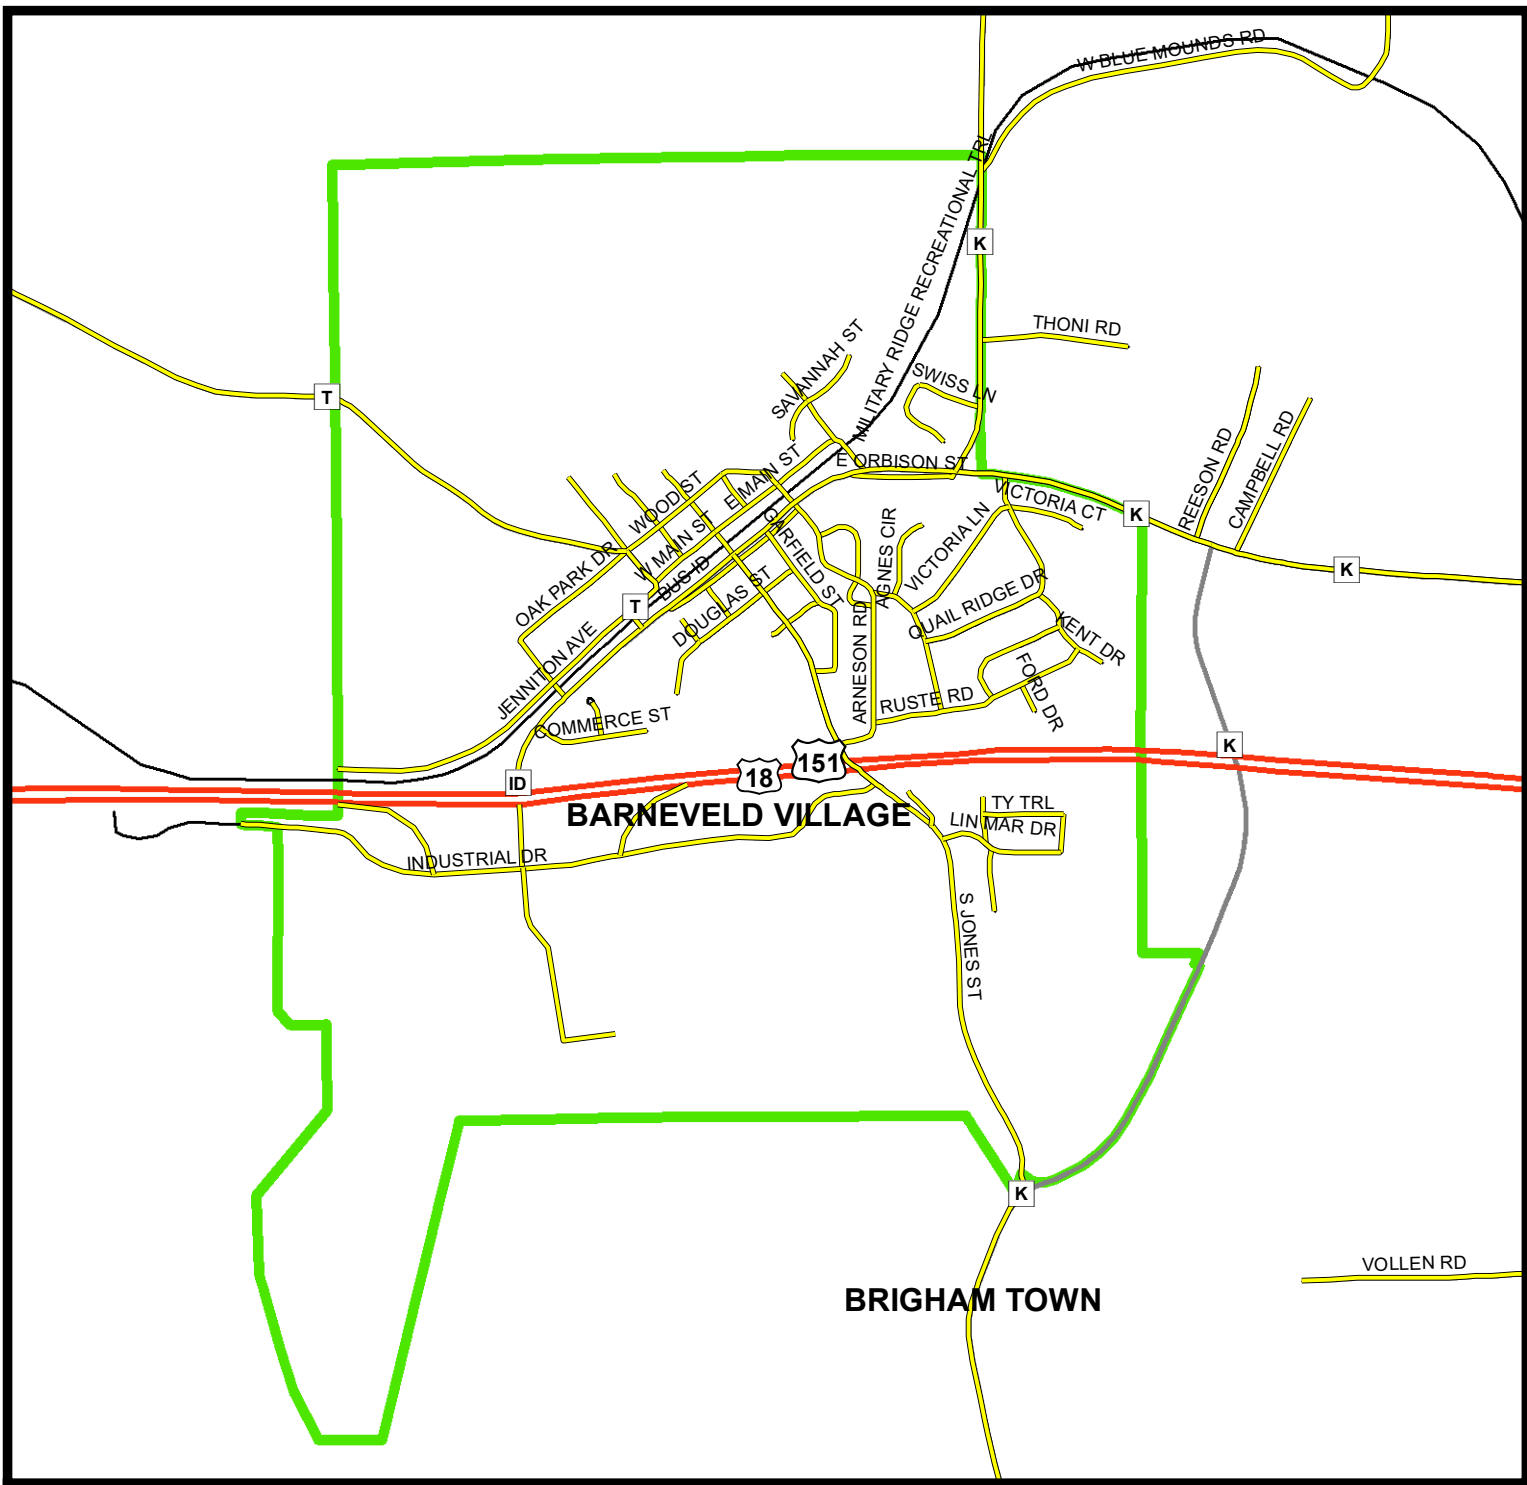

### ATV/UTV Routes Map

Date Prepared: 6/20/2022

Sources: Iowa County Highway Commission (2022),  
US Census Tigerline Shapefiles (2021)  
Iowa County GIS Data (2021)

This map is not a survey of the actual boundary of any property this map depicts. This map is not a legally recorded map and is not intended to be one. SWWRPC is not responsible for any inaccuracies herein contained.