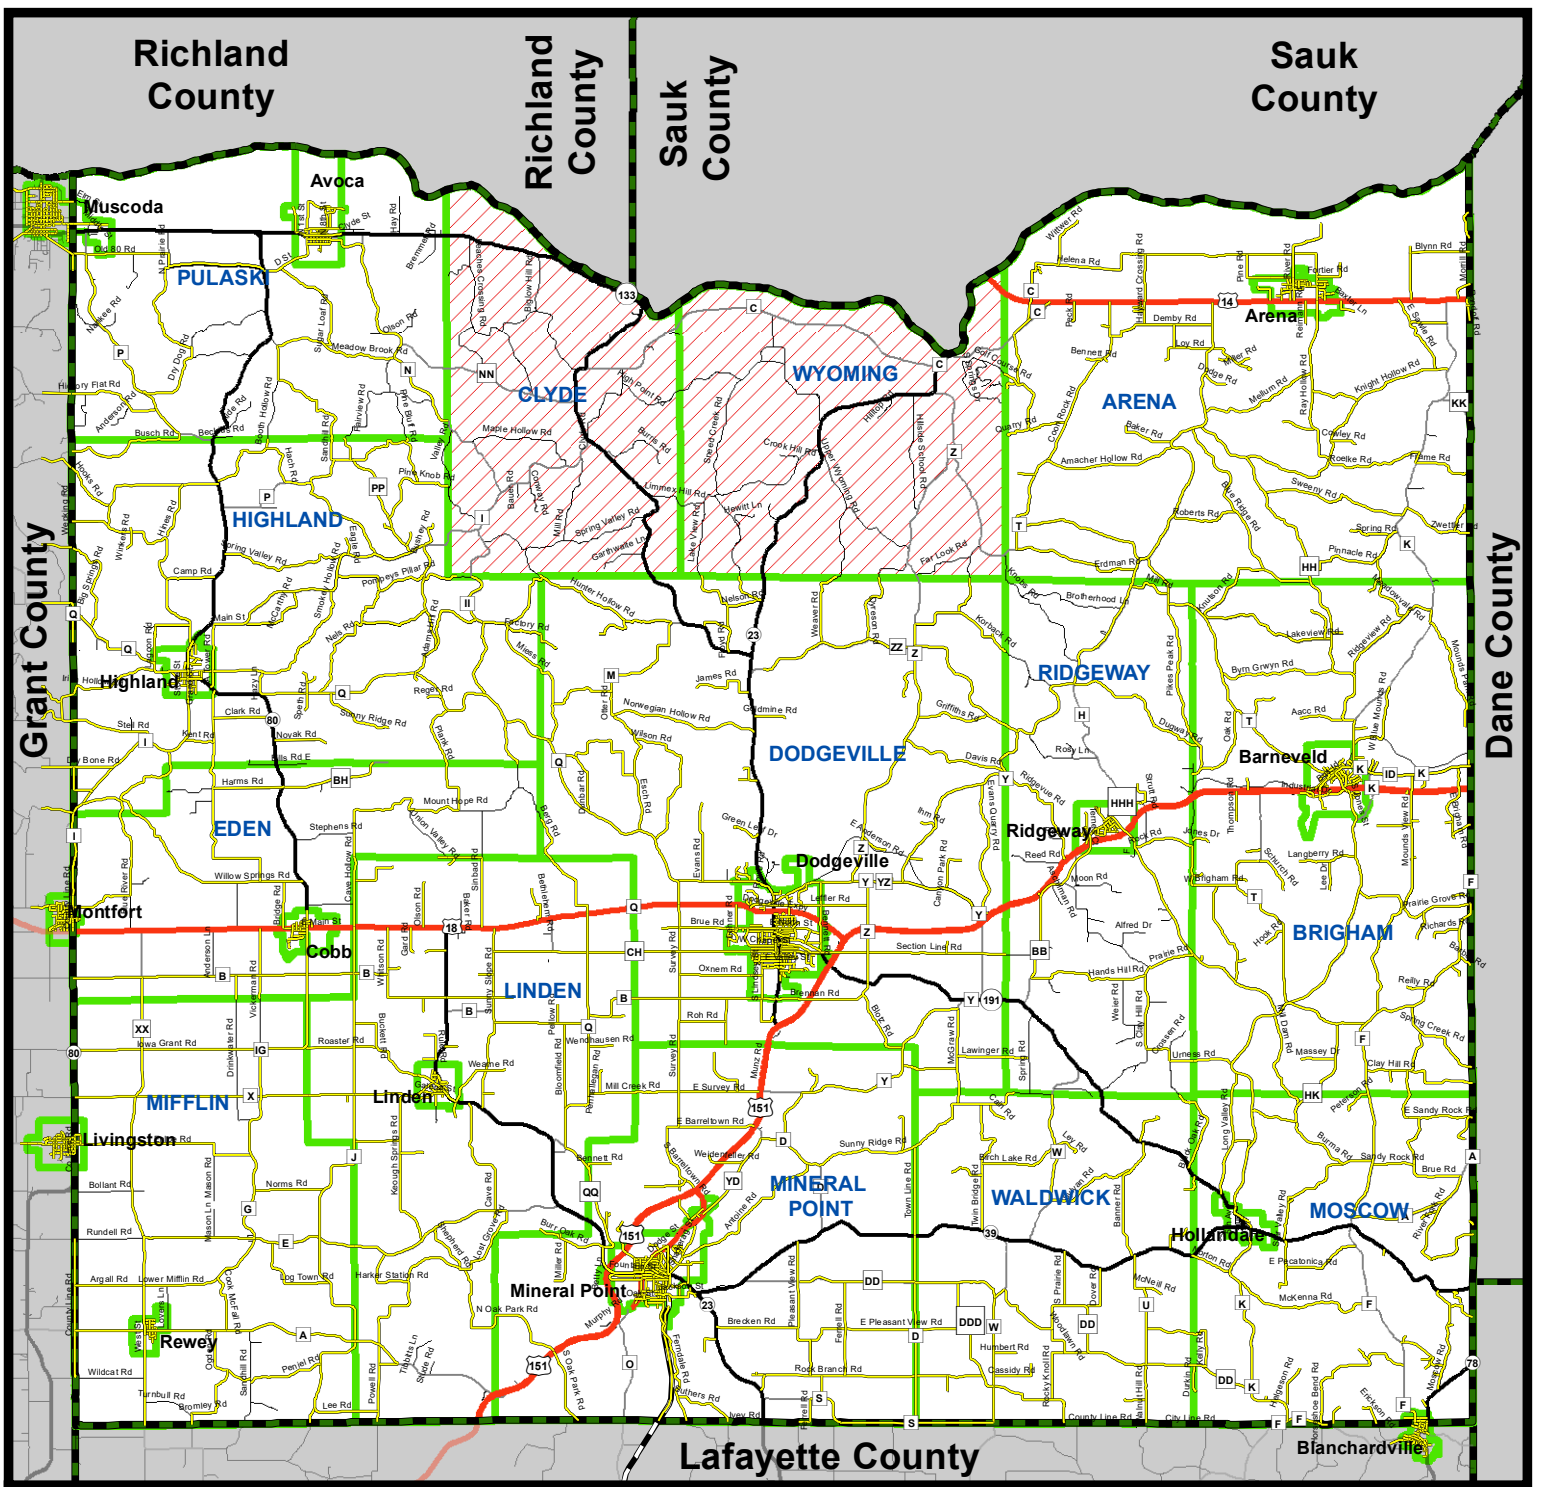

IOWA COUNTY ATV/UTV MAPS  
2022

**Legend**

- ATV/UTV Routes Based on Municipal/County Ordinance
- ATV/UTV Trail (Cheese Country Trail)
- US Highways
- State Roads
- County Roads
- Local Roads
- Municipal Boundaries
- Iowa County Boundary
- Other County Boundaries
- Municipalities without approved ATV/UTV Routes

(Note: No state highways are routes outside of the village/city limits unless specifically noted on these maps)

**Iowa County, WI**  
**ATV/UTV Routes Map**

Date Prepared: 6/20/2022

Sources: Iowa County Highway Commission (2022),  
US Census Tigerline Shapefiles (2021)  
Iowa County GIS Data (2021)