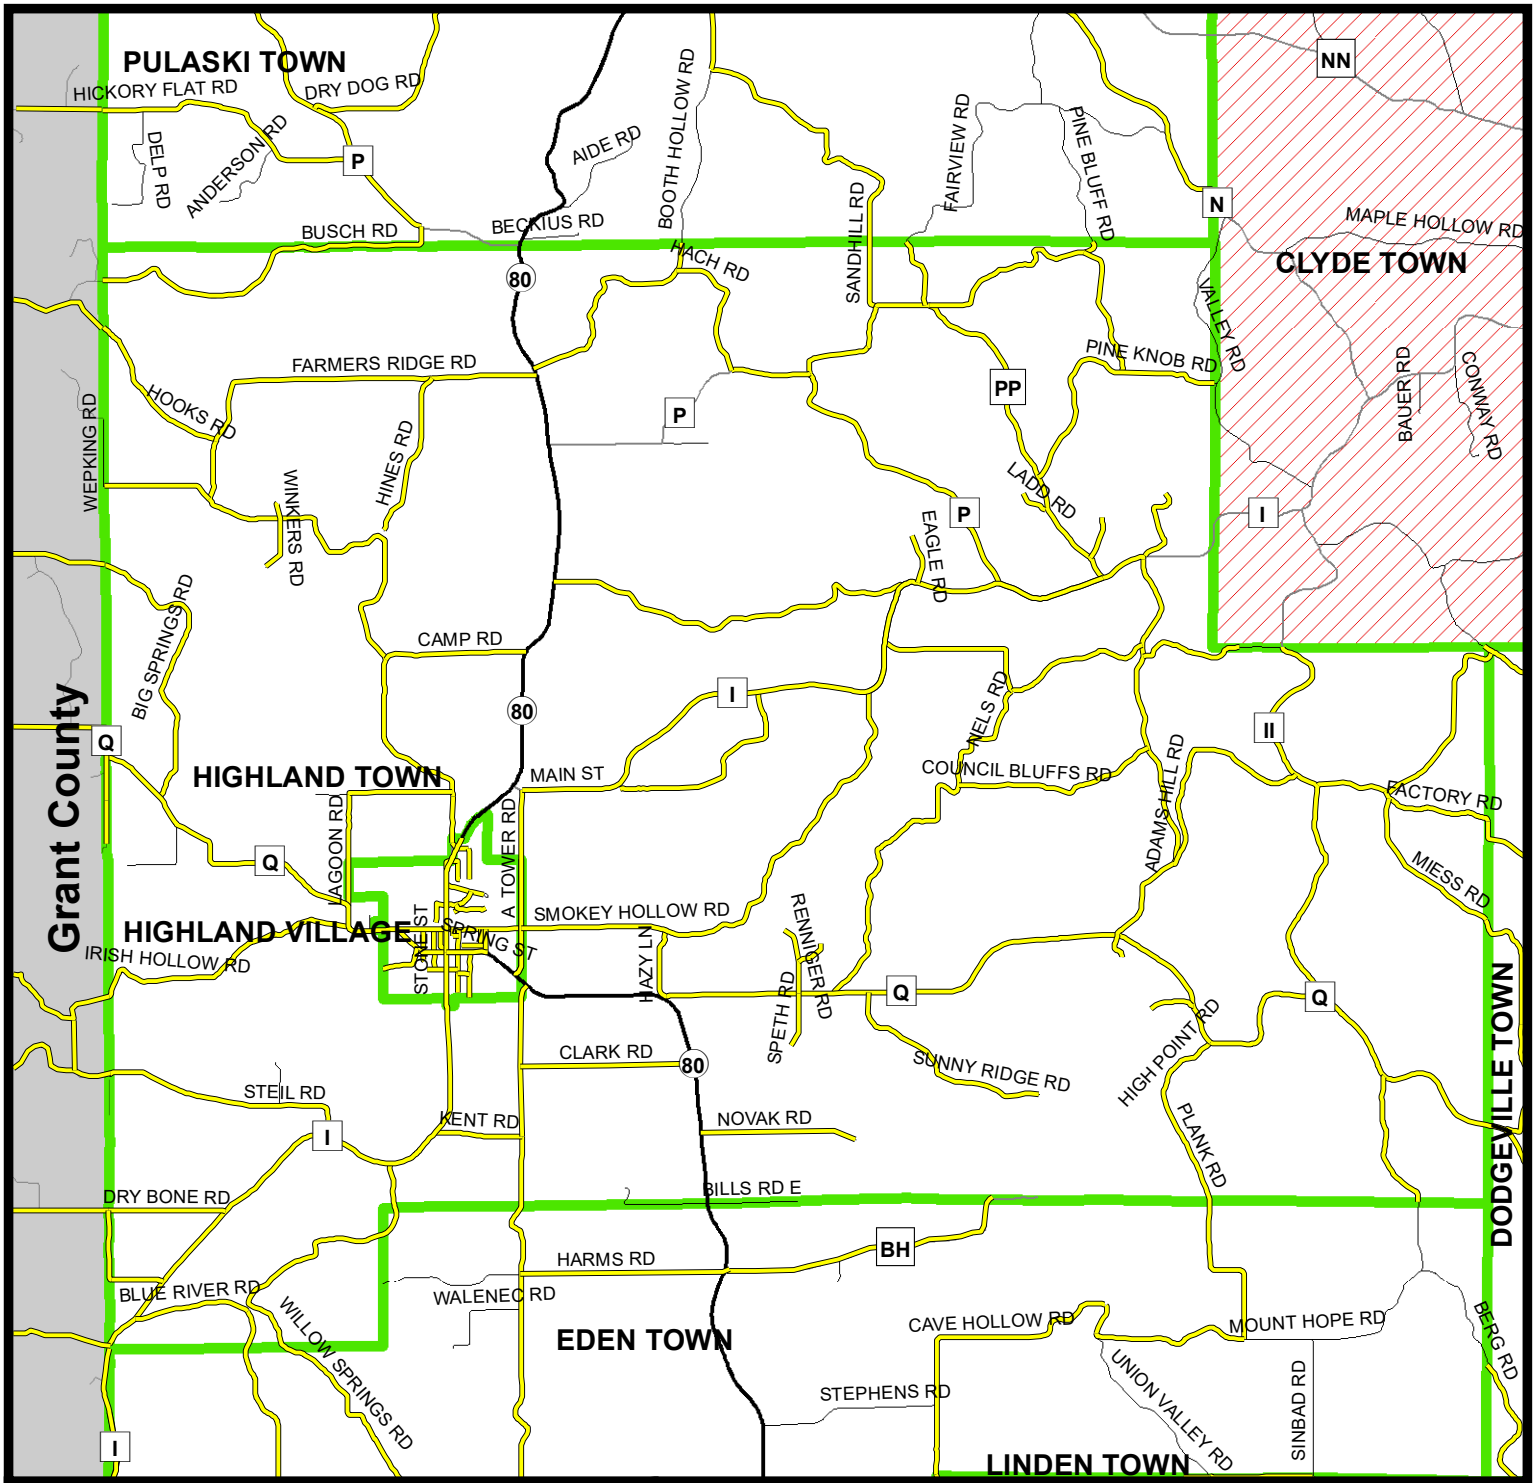

Legend

1. ATV/UTV Routes Based on Municipal/County Ordinance
   - ATV/UTV Trail (Cheese Country Trail)
   - US Highways
   - State Roads
   - County Roads
   - Local Roads
   - Municipal Boundaries
   - Other County Boundaries
   - Municipalities without approved ATV/UTV Routes
2. (Note: No state highways are routes outside of the village/city limits unless specifically noted on these maps)

**Town of Highland
Iowa County, WI**

ATV/UTV Routes Map

Date Prepared: 6/20/2022

Sources: Iowa County Highway Commission (2021),
US Census Tigerline Shapfiles (2020)
Iowa County GIS Data (2021)

This map is not a survey of the actual boundary of any property this map depicts. This map is not a legally recorded map and is not intended to be one. SWWRPC is not responsible for any inaccuracies herein contained.