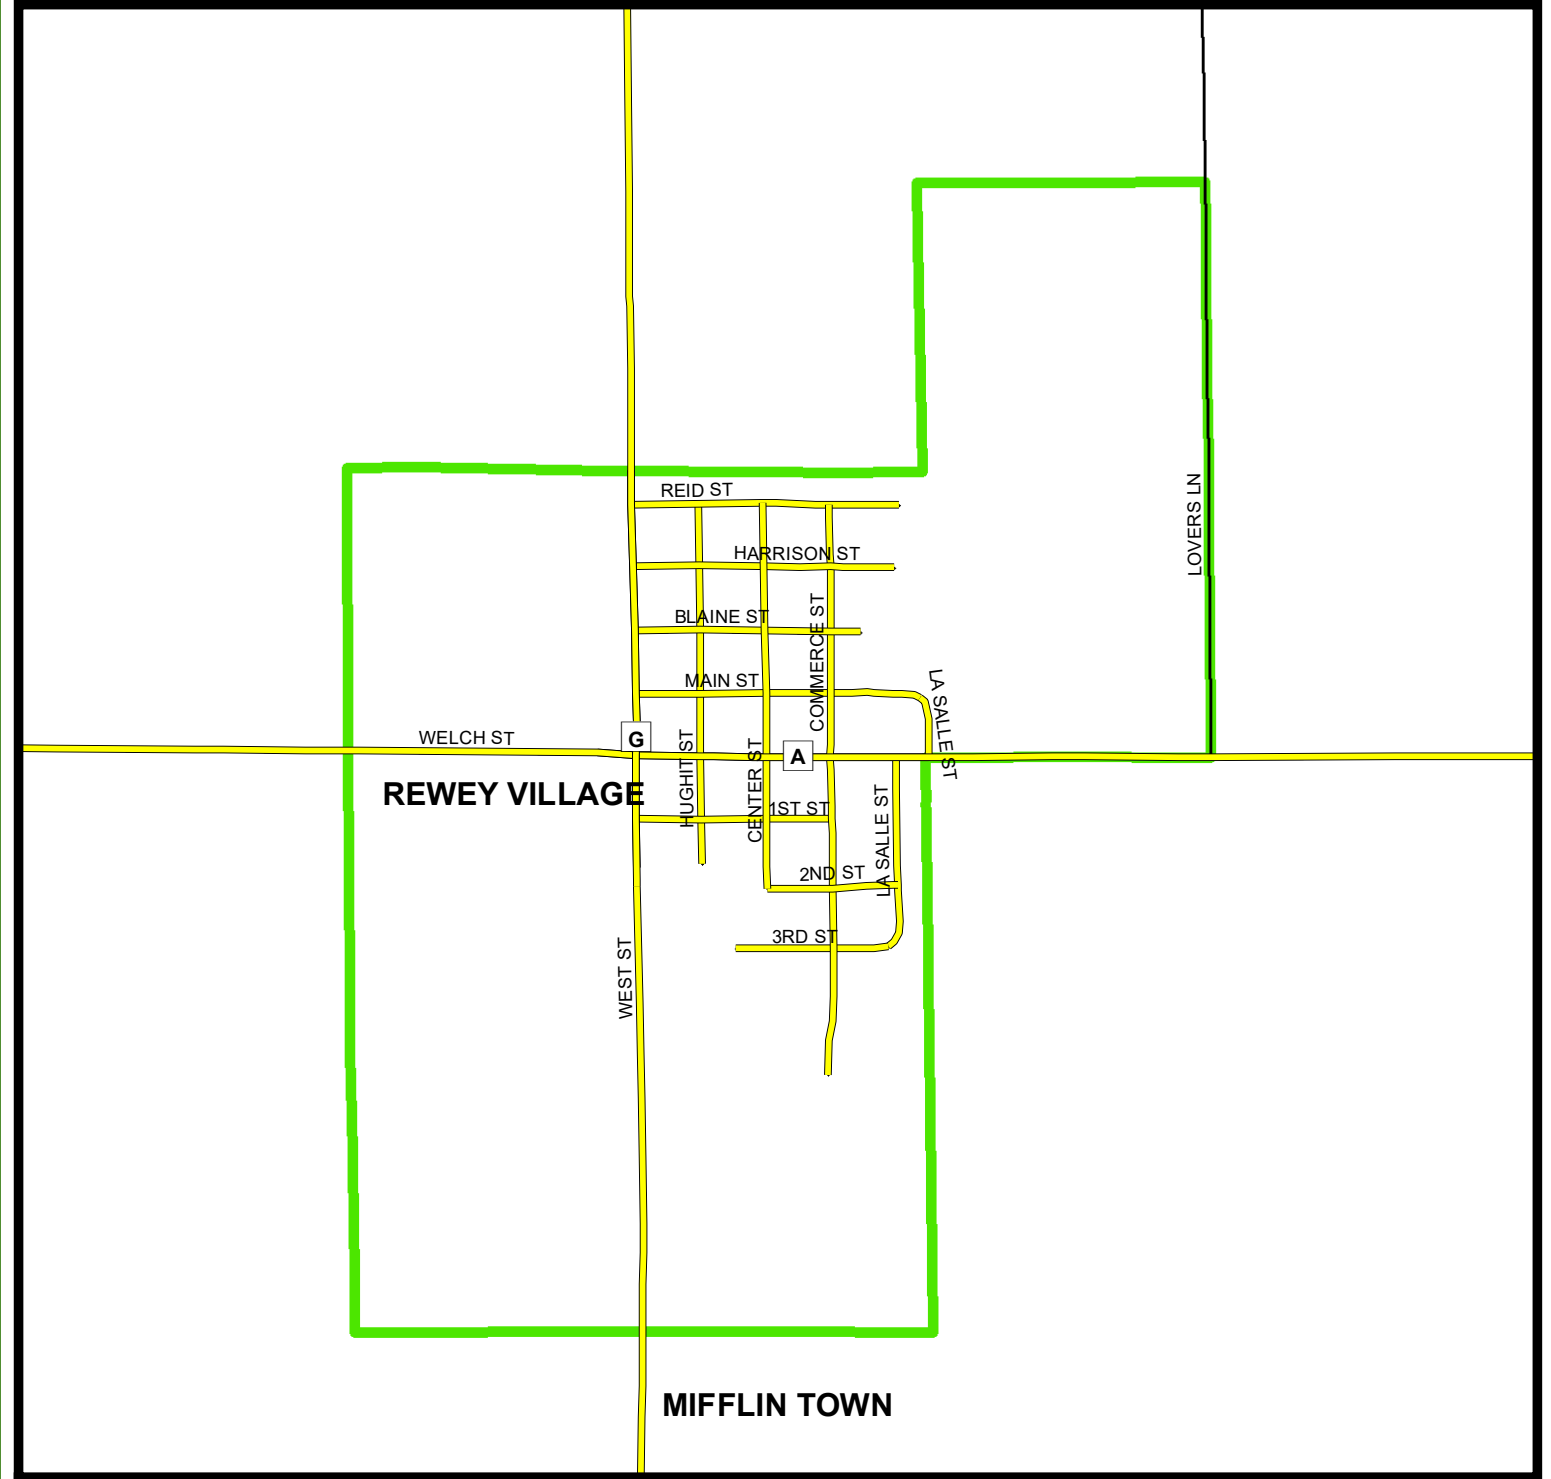

### ATV/UTV Routes Map

Date Prepared: 6/20/2022

Sources: Iowa County Highway Commission (2022),  
US Census Tigerline Shapefiles (2021)  
Iowa County GIS Data (2021)

This map is not a survey of the actual boundary of any property this map depicts. This map is not a legally recorded map and is not intended to be one. SWWRPC is not responsible for any inaccuracies herein contained.