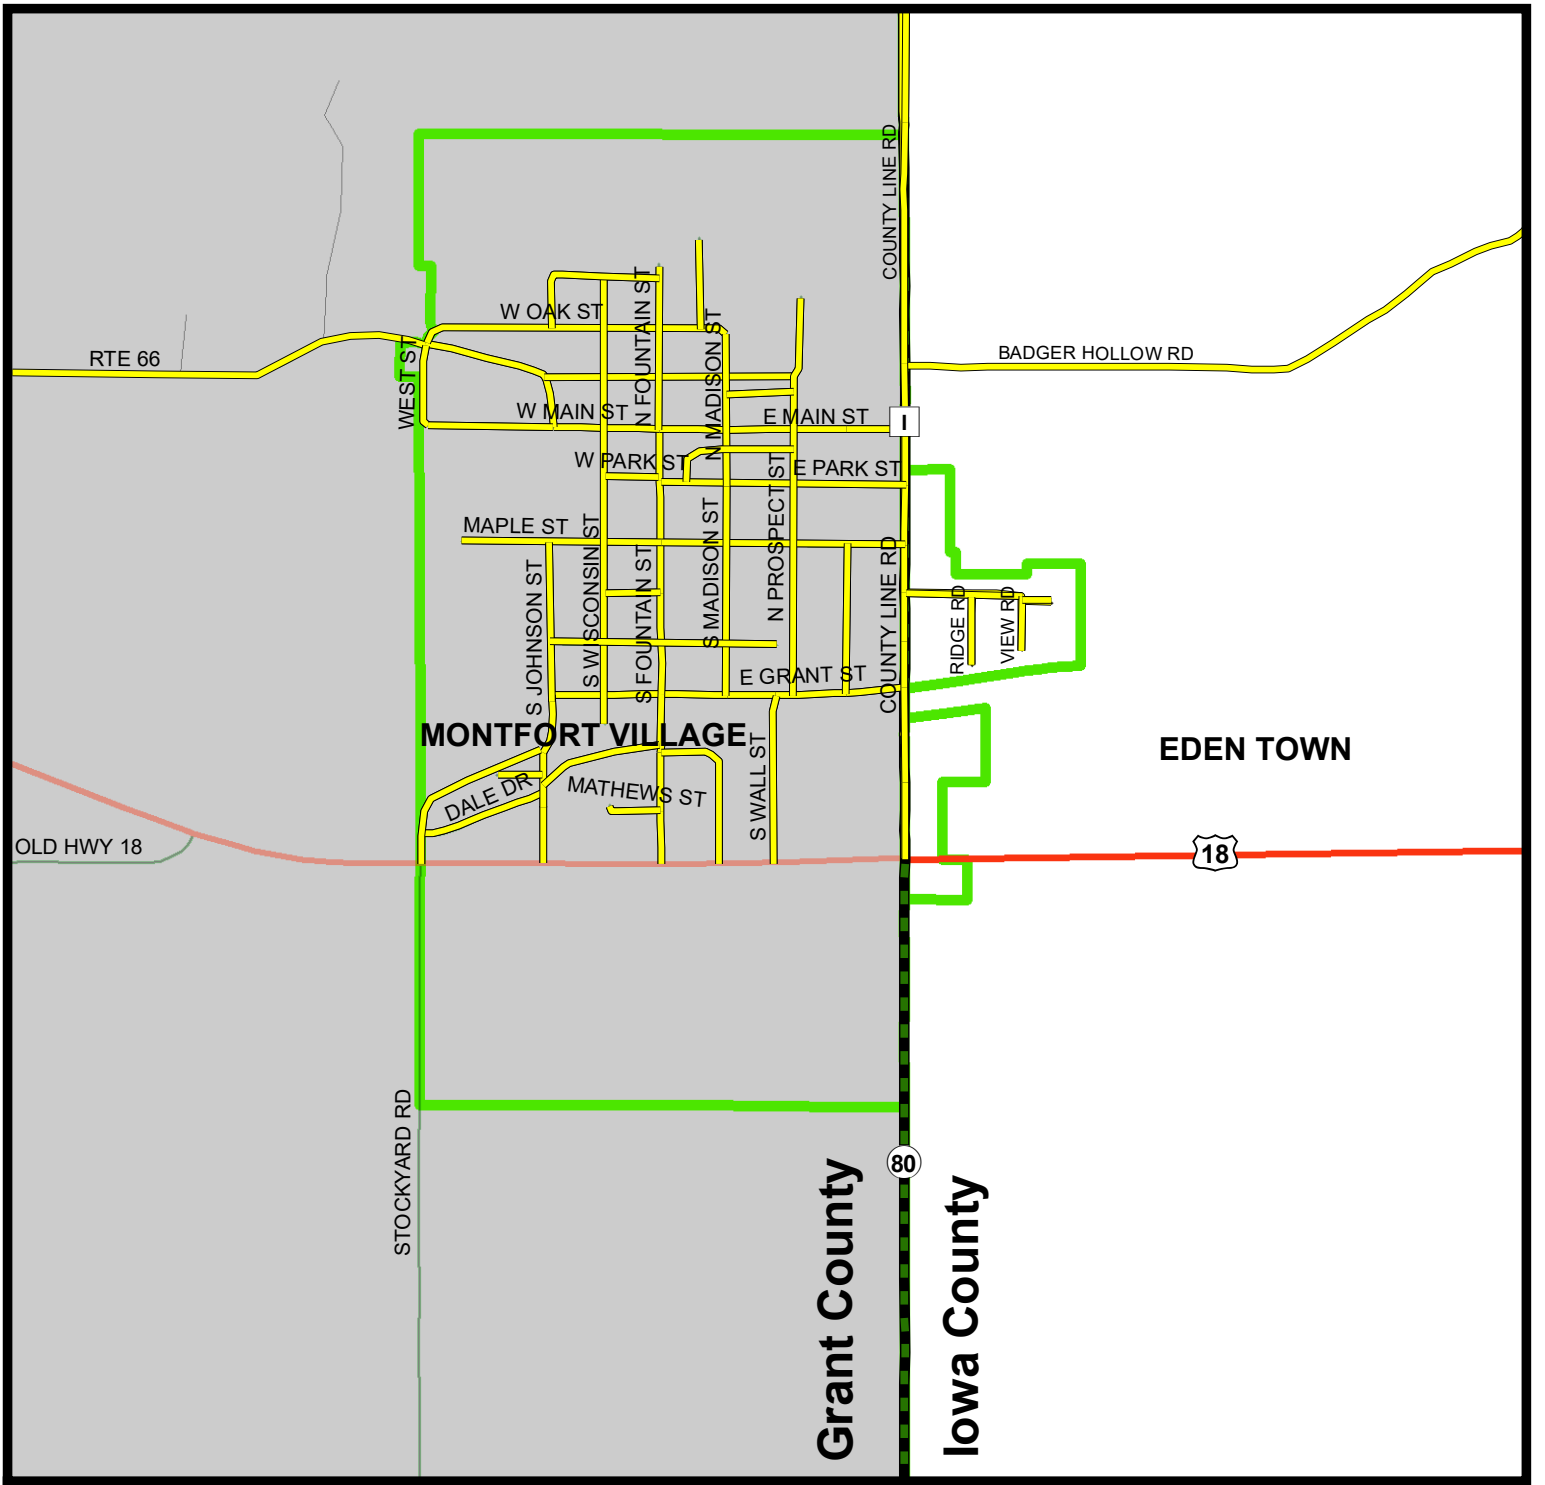

Legend

- ATV/UTV Routes Based on Municipal/County Ordinance
- ATV/UTV Trail (Cheese Country Trail)
- US Highways
- State Roads
- County Roads
- Local Roads
- Municipal Boundaries
- Iowa County Boundary
- Other County Boundaries
- Municipalities without approved ATV/UTV Routes

(Note: No state highways are routes outside of the village/city limits unless specifically noted on these maps)

**Village of Montfort
Iowa County, WI
ATV/UTV Routes Map**

Date Prepared: 6/20/2022

Sources: Iowa County Highway Commission (2022),
US Census Tigerline Shapefiles (2021)
Iowa County GIS Data (2021)

This map is not a survey of the actual boundary of any property this map depicts. This map is not a legally recorded map and is not intended to be one. SWWRPC is not responsible for any inaccuracies herein contained.