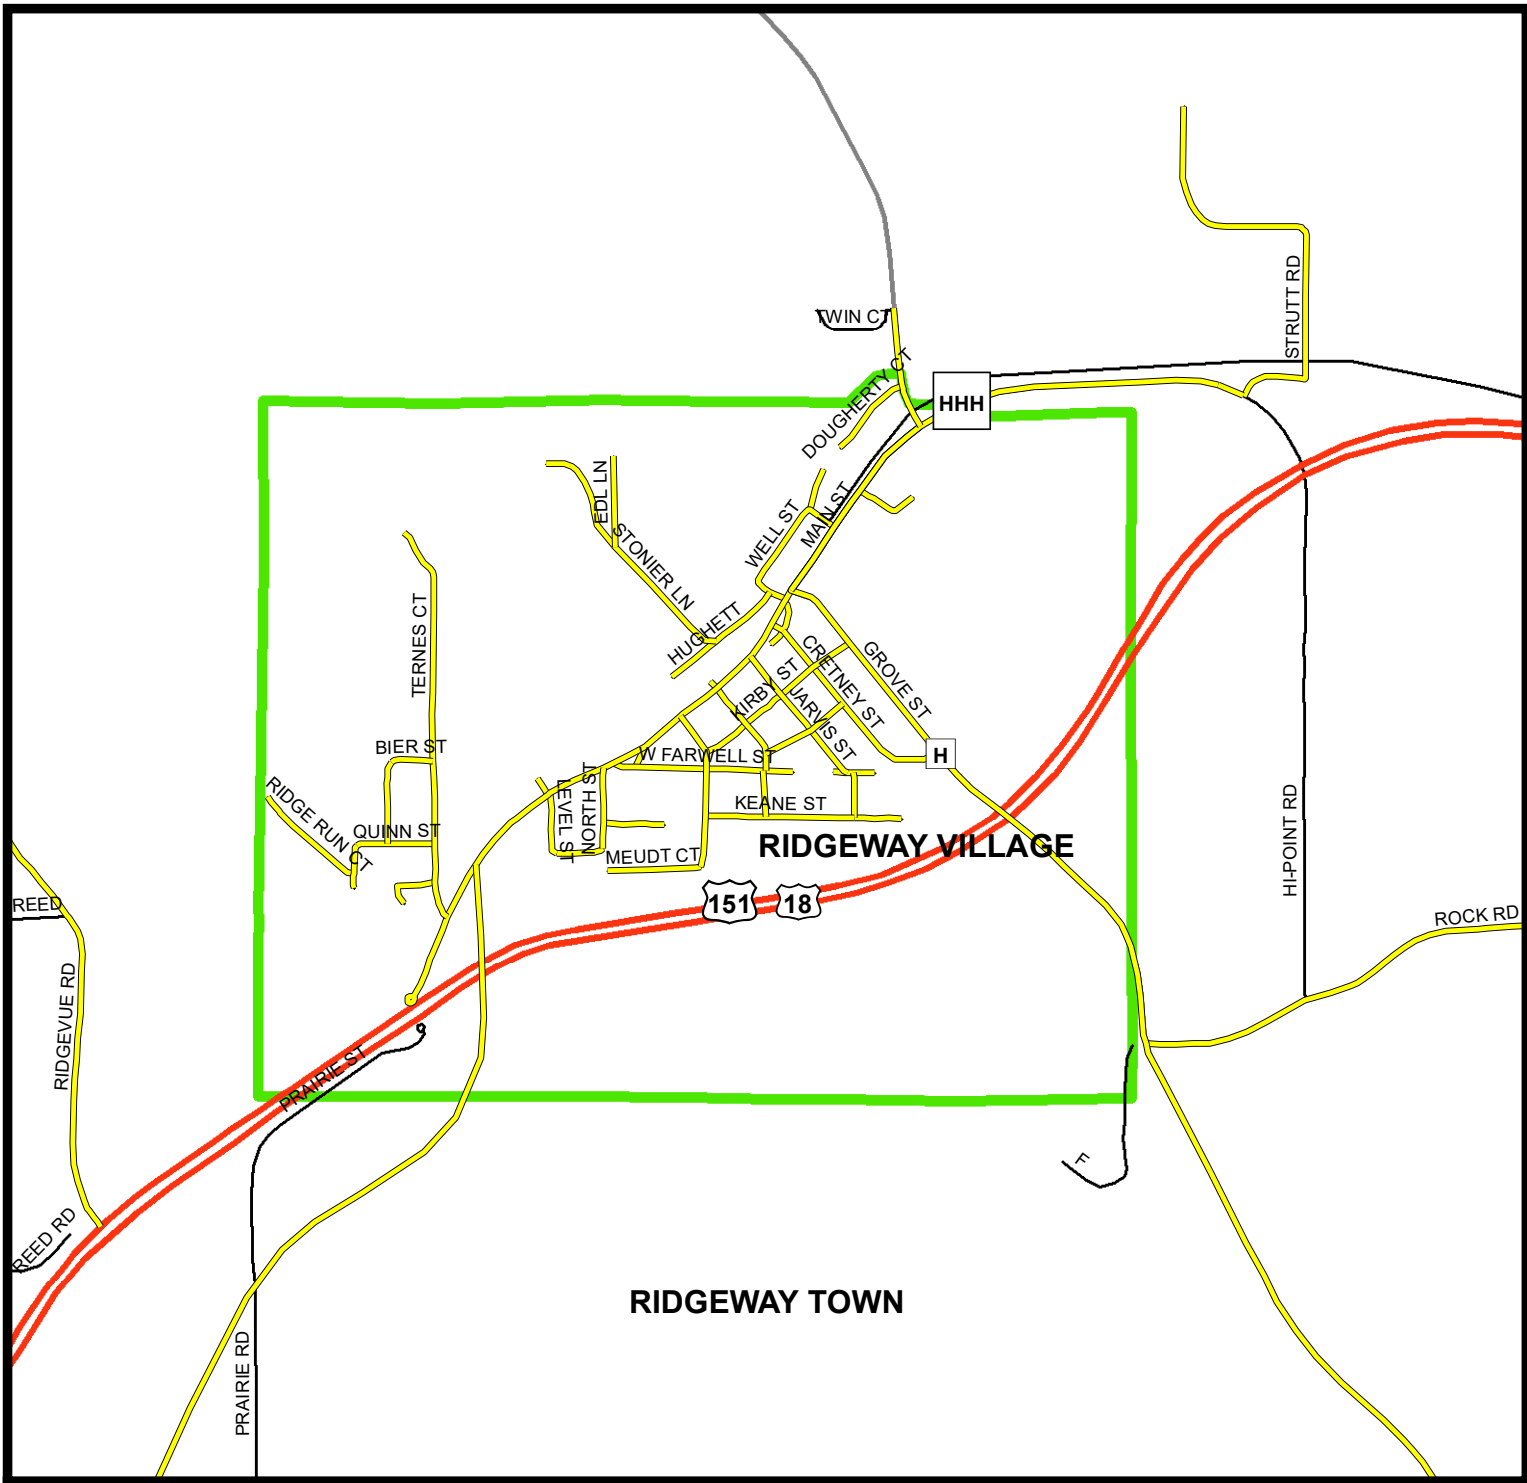

Legend

1. ATV/UTV Routes Based on Municipal/County Ordinance
   - ATV/UTV Trail (Cheese Country Trail)
   - US Highways
   - State Roads
   - County Roads
   - Local Roads
   - Municipal Boundaries
   - Iowa County Boundary
   - Other County Boundaries
   - Municipalities without approved ATV/UTV Routes
2. (Note: No state highways are routes outside of the village/city limits unless specifically noted on these maps)

**Village of Ridgeway
Iowa County, WI
ATV/UTV Routes Map**

Date Prepared: 6/20/2022

Sources: Iowa County Highway Commission (2021),
US Census Tigerline Shapefiles (2020)
Iowa County GIS Data (2021)

This map is not a survey of the actual boundary of any property this map depicts. This map is not a legally recorded map and is not intended to be one. SWWRPC is not responsible for any inaccuracies herein contained.