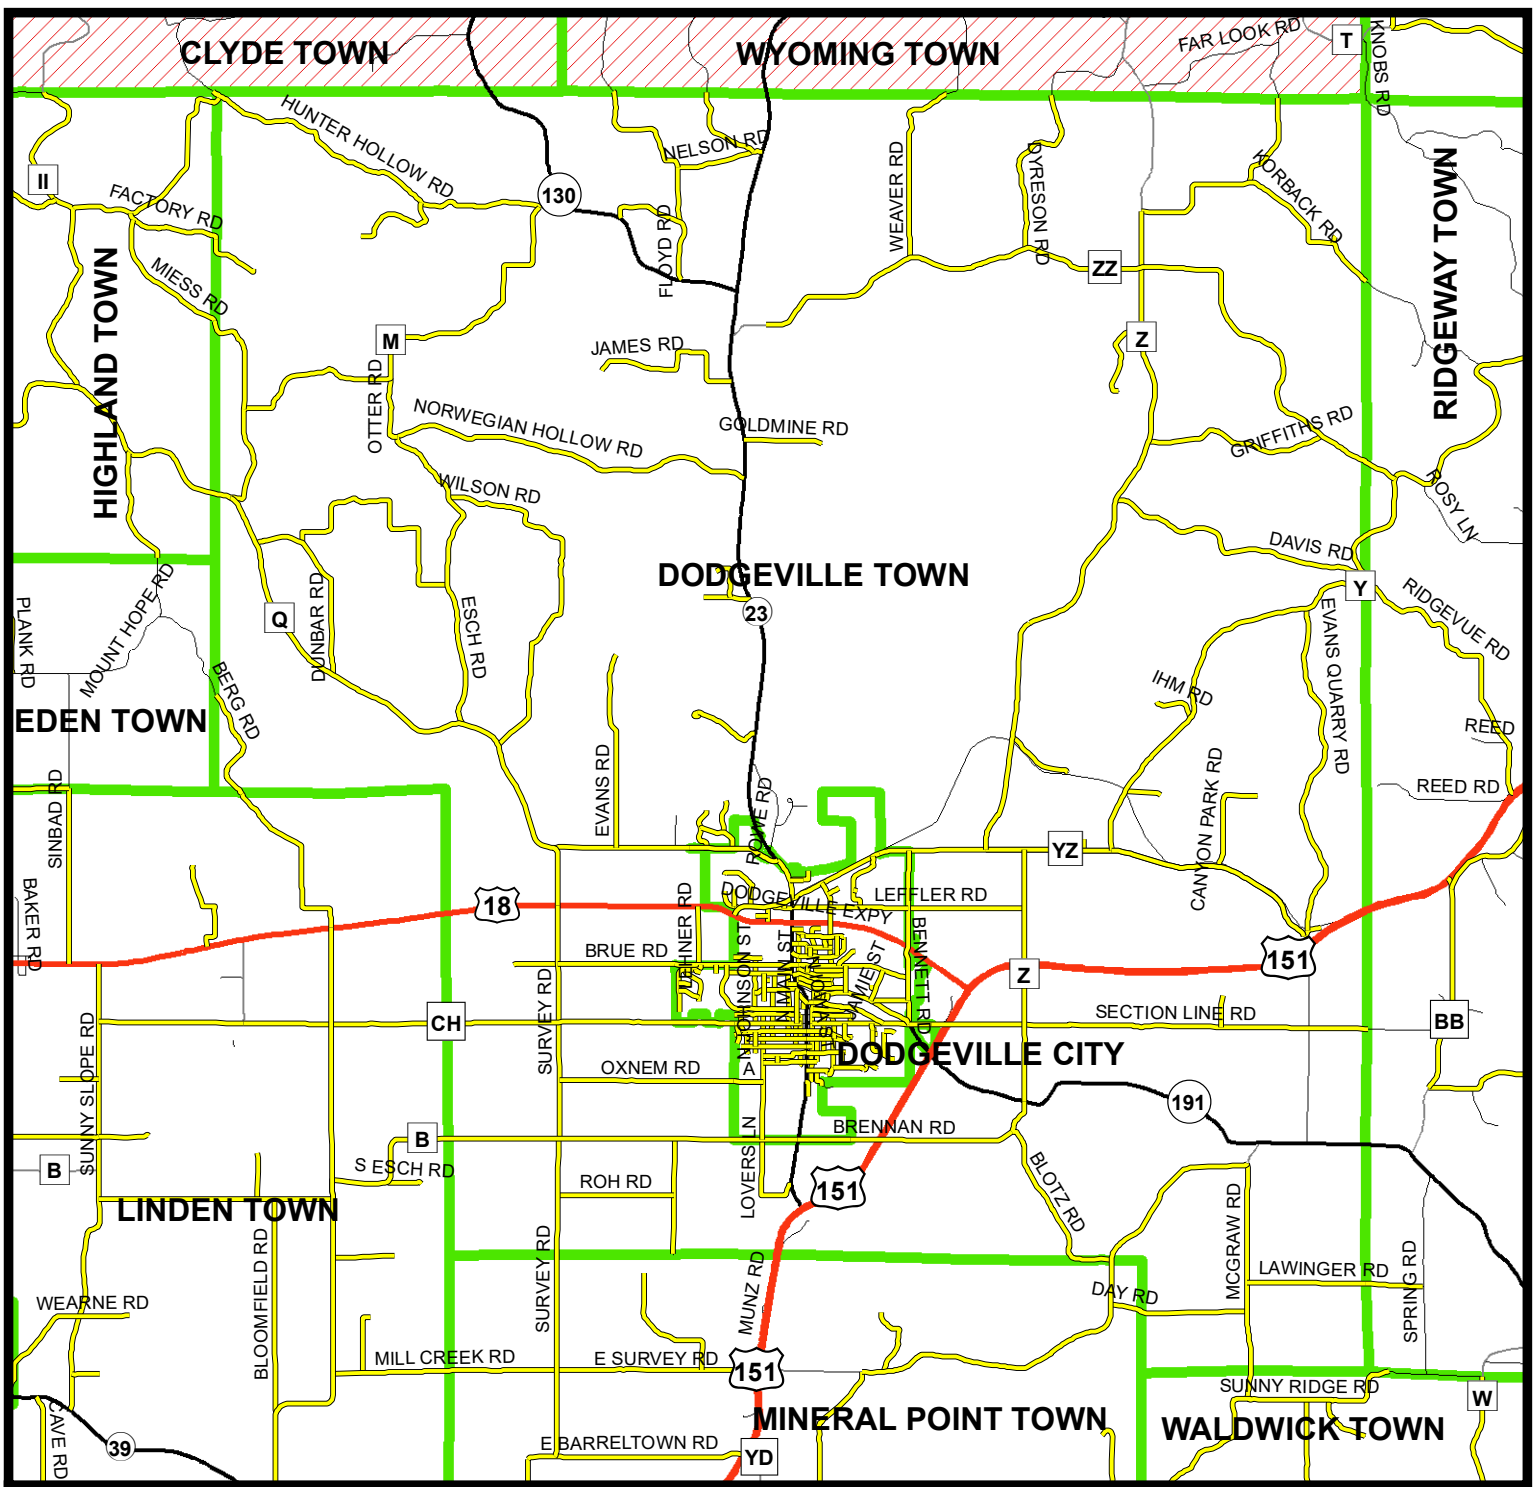

Legend

- ATV/UTV Routes Based on Municipal/County Ordinance
- ATV/UTV Trail (Cheese Country Trail)
- US Highways
- State Roads
- County Roads
- Local Roads
- Municipal Boundaries
- Iowa County Boundary
- Other County Boundaries
- Municipalities without approved ATV/UTV Routes

(Note: No state highways are routes outside of the village/city limits unless specifically noted on these maps)

**Town of Dodgeville
Iowa County, WI
ATV/UTV Routes Map**

Date Prepared: 6/20/2022

Sources: Iowa County Highway Commission (2022),
US Census Tigerline Shapefiles (2021)
Iowa County GIS Data (2021)

This map is not a survey of the actual boundary of any property this map depicts. This map is not a legally recorded map and is not intended to be one. SWWRPC is not responsible for any inaccuracies herein contained.