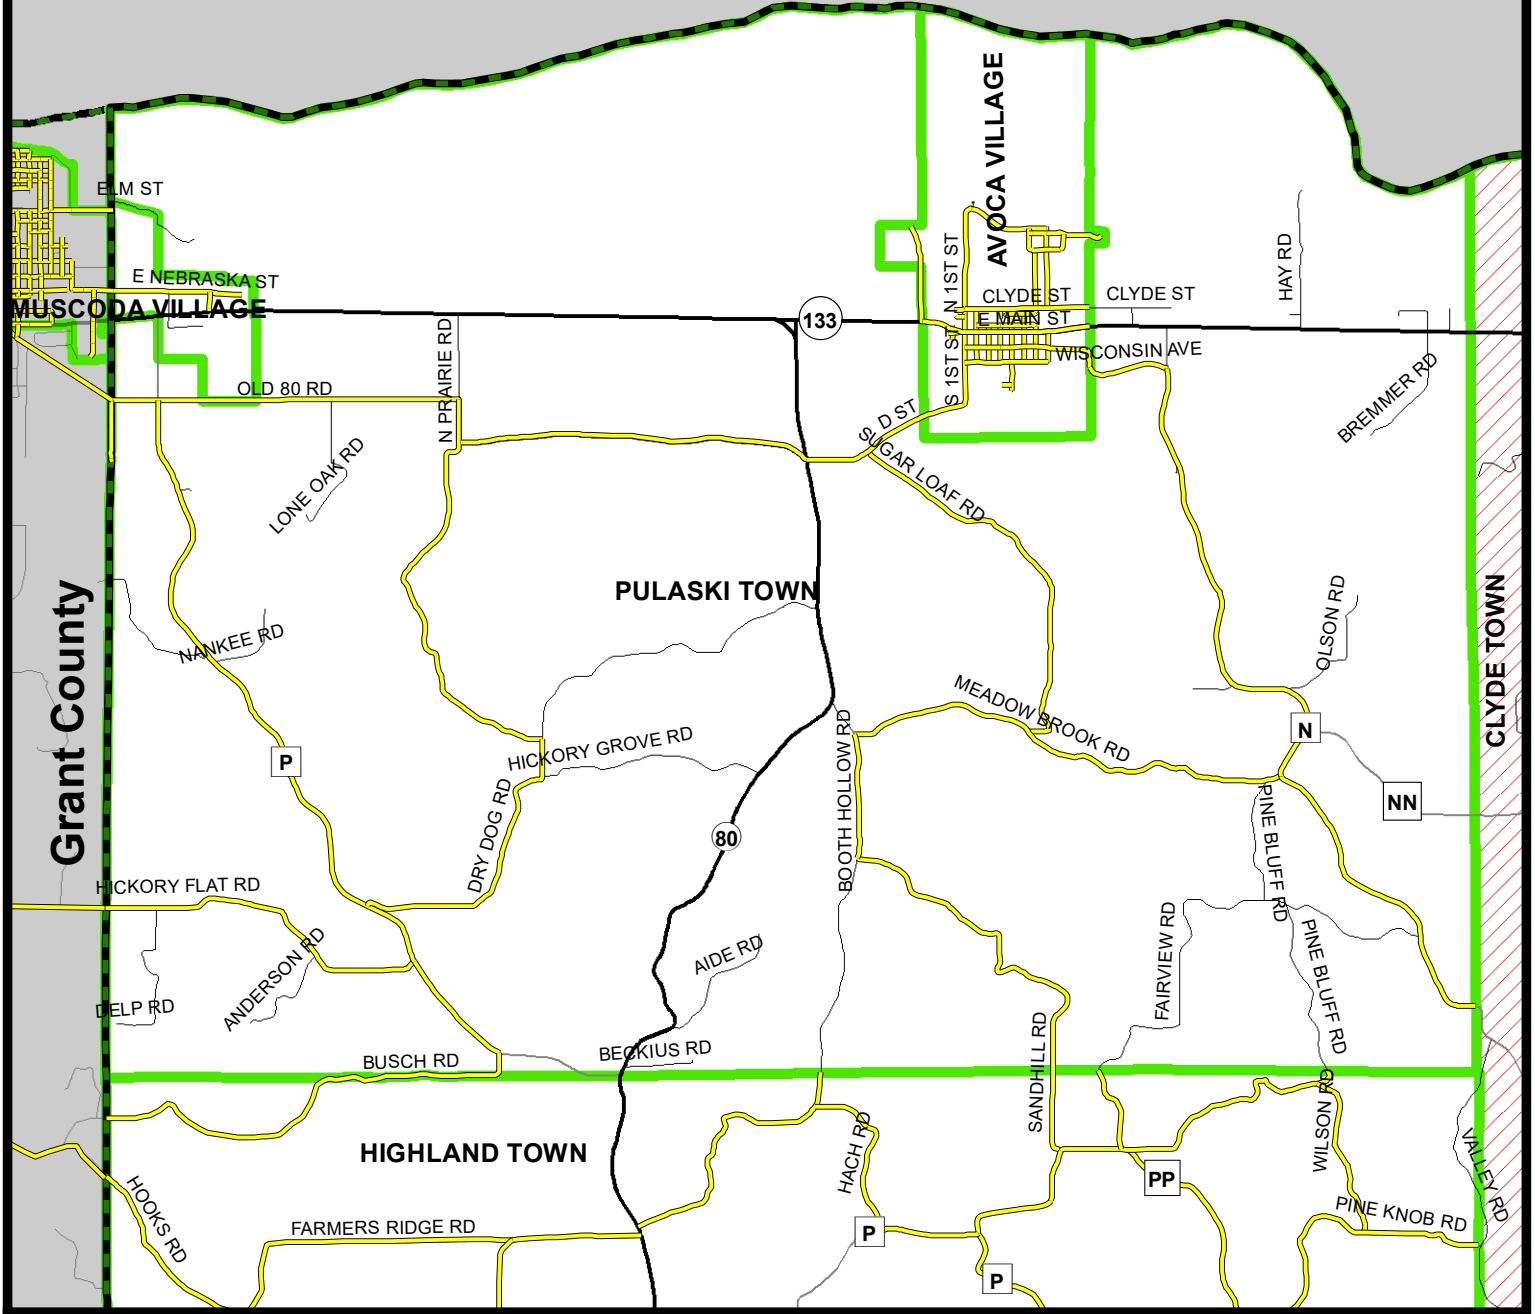

Richland County

Legend

1. ATV/UTV Routes Based on Municipal/County Ordinance
   - ATV/UTV Trail (Cheese Country Trail)
   - US Highways
   - State Roads
   - County Roads
   - Local Roads
   - Municipal Boundaries
   - Iowa County Boundary
   - Other County Boundaries
   - Municipalities without approved ATV/UTV Routes
2. (Note: No state highways are routes outside of the village/city limits unless specifically noted on these maps)

Town of Pulaski Iowa County, WI

ATV/UTV Routes Map

Date Prepared: 6/20/2022

Sources: Iowa County Highway Commission (2022),
US Census Tigerline Shapefiles (2021)
Iowa County GIS Data (2021)

This map is not a survey of the actual boundary of any property this map depicts. This map is not a legally recorded map and is not intended to be one. SWWRPC is not responsible for any inaccuracies herein contained.