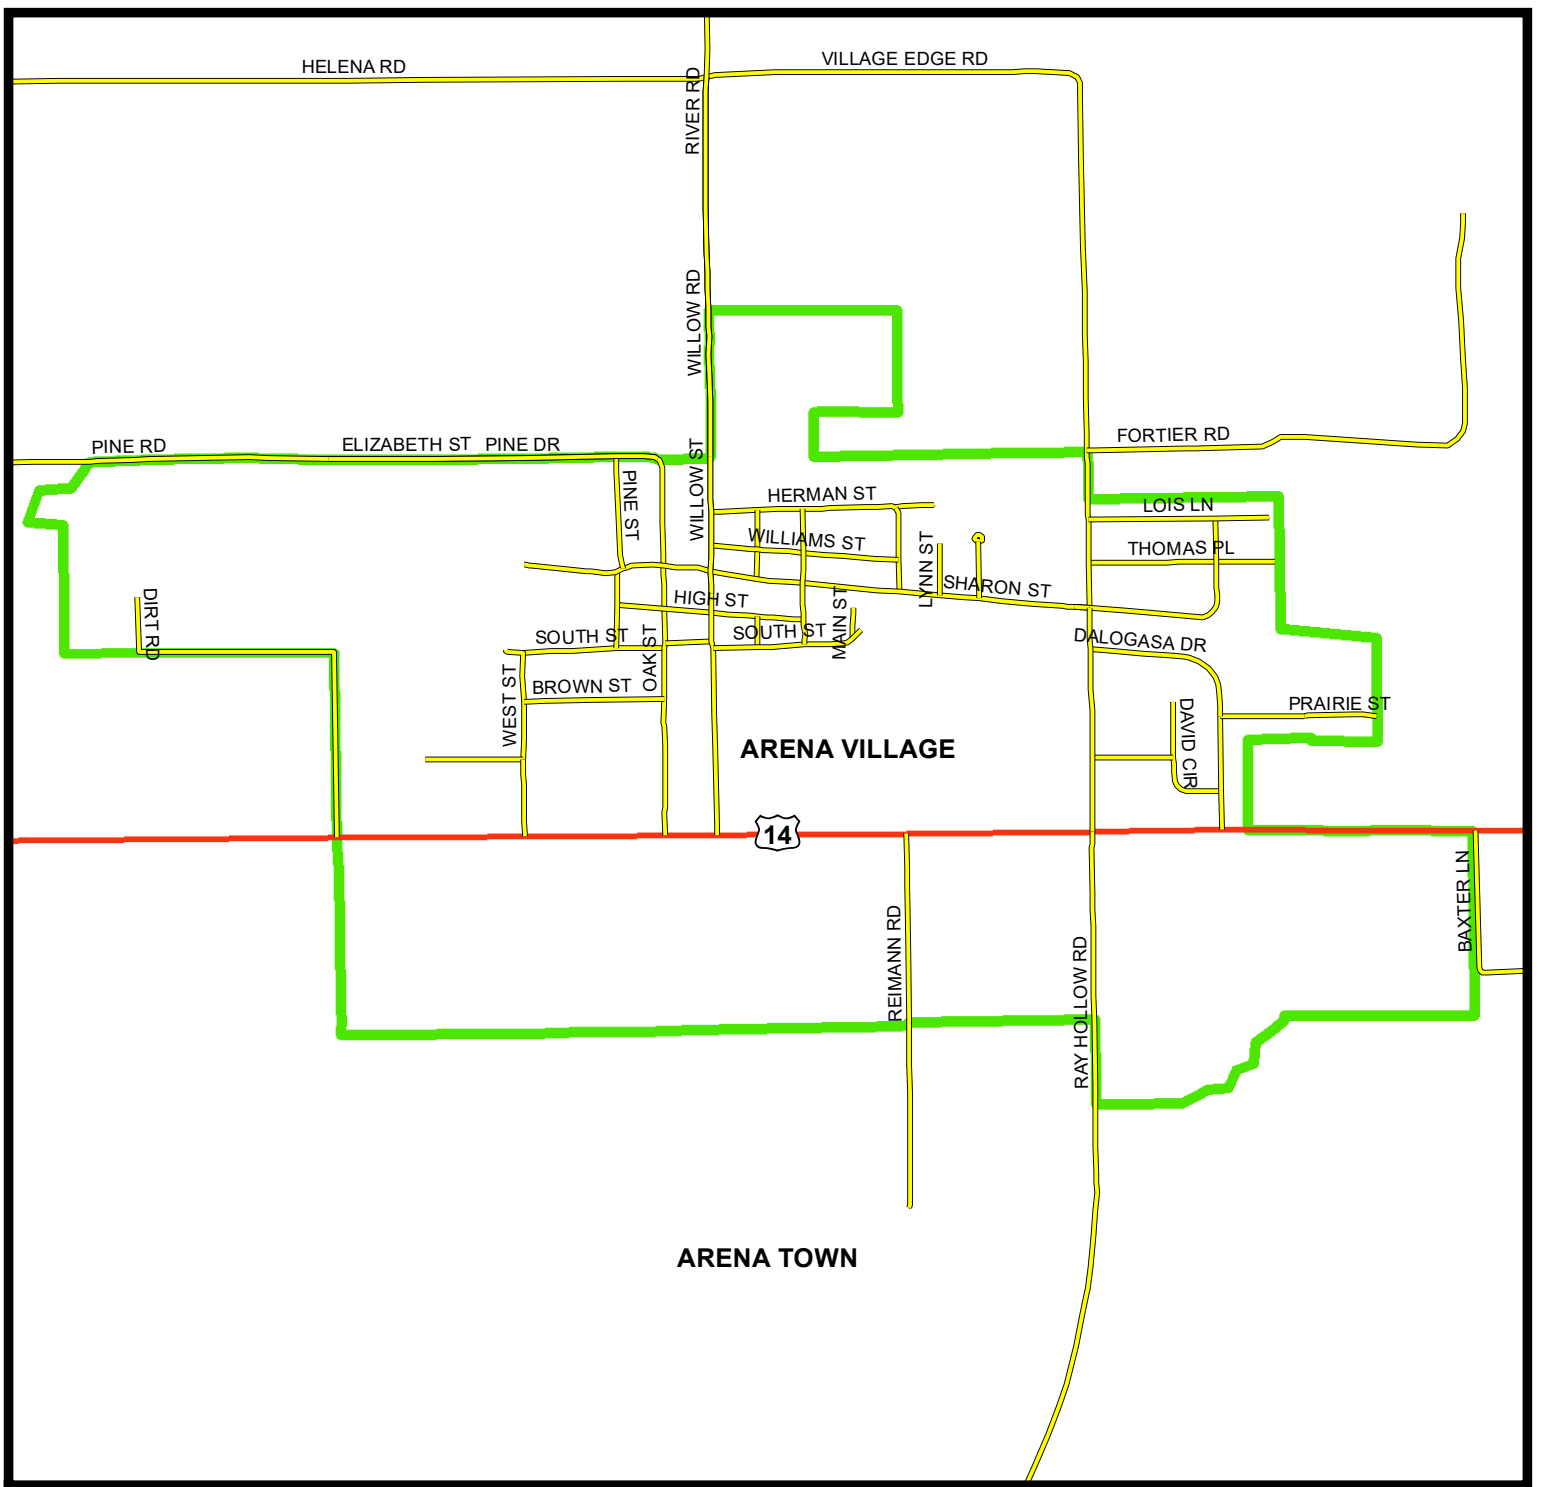

(Note: No state highways are routes outside of the village/city limits unless specifically noted on these maps)

**Iowa County, WI**  
**ATV/UTV Routes Map**

Date Prepared: 6/20/2022

Sources: Iowa County Highway Commission (2022),  
US Census Tigerline Shapefiles (2021)  
Iowa County GIS Data (2021)

This map is not a survey of the actual boundary of any property this map depicts. This map is not a legally recorded map and is not intended to be one. SWWRPC is not responsible for any inaccuracies herein contained.