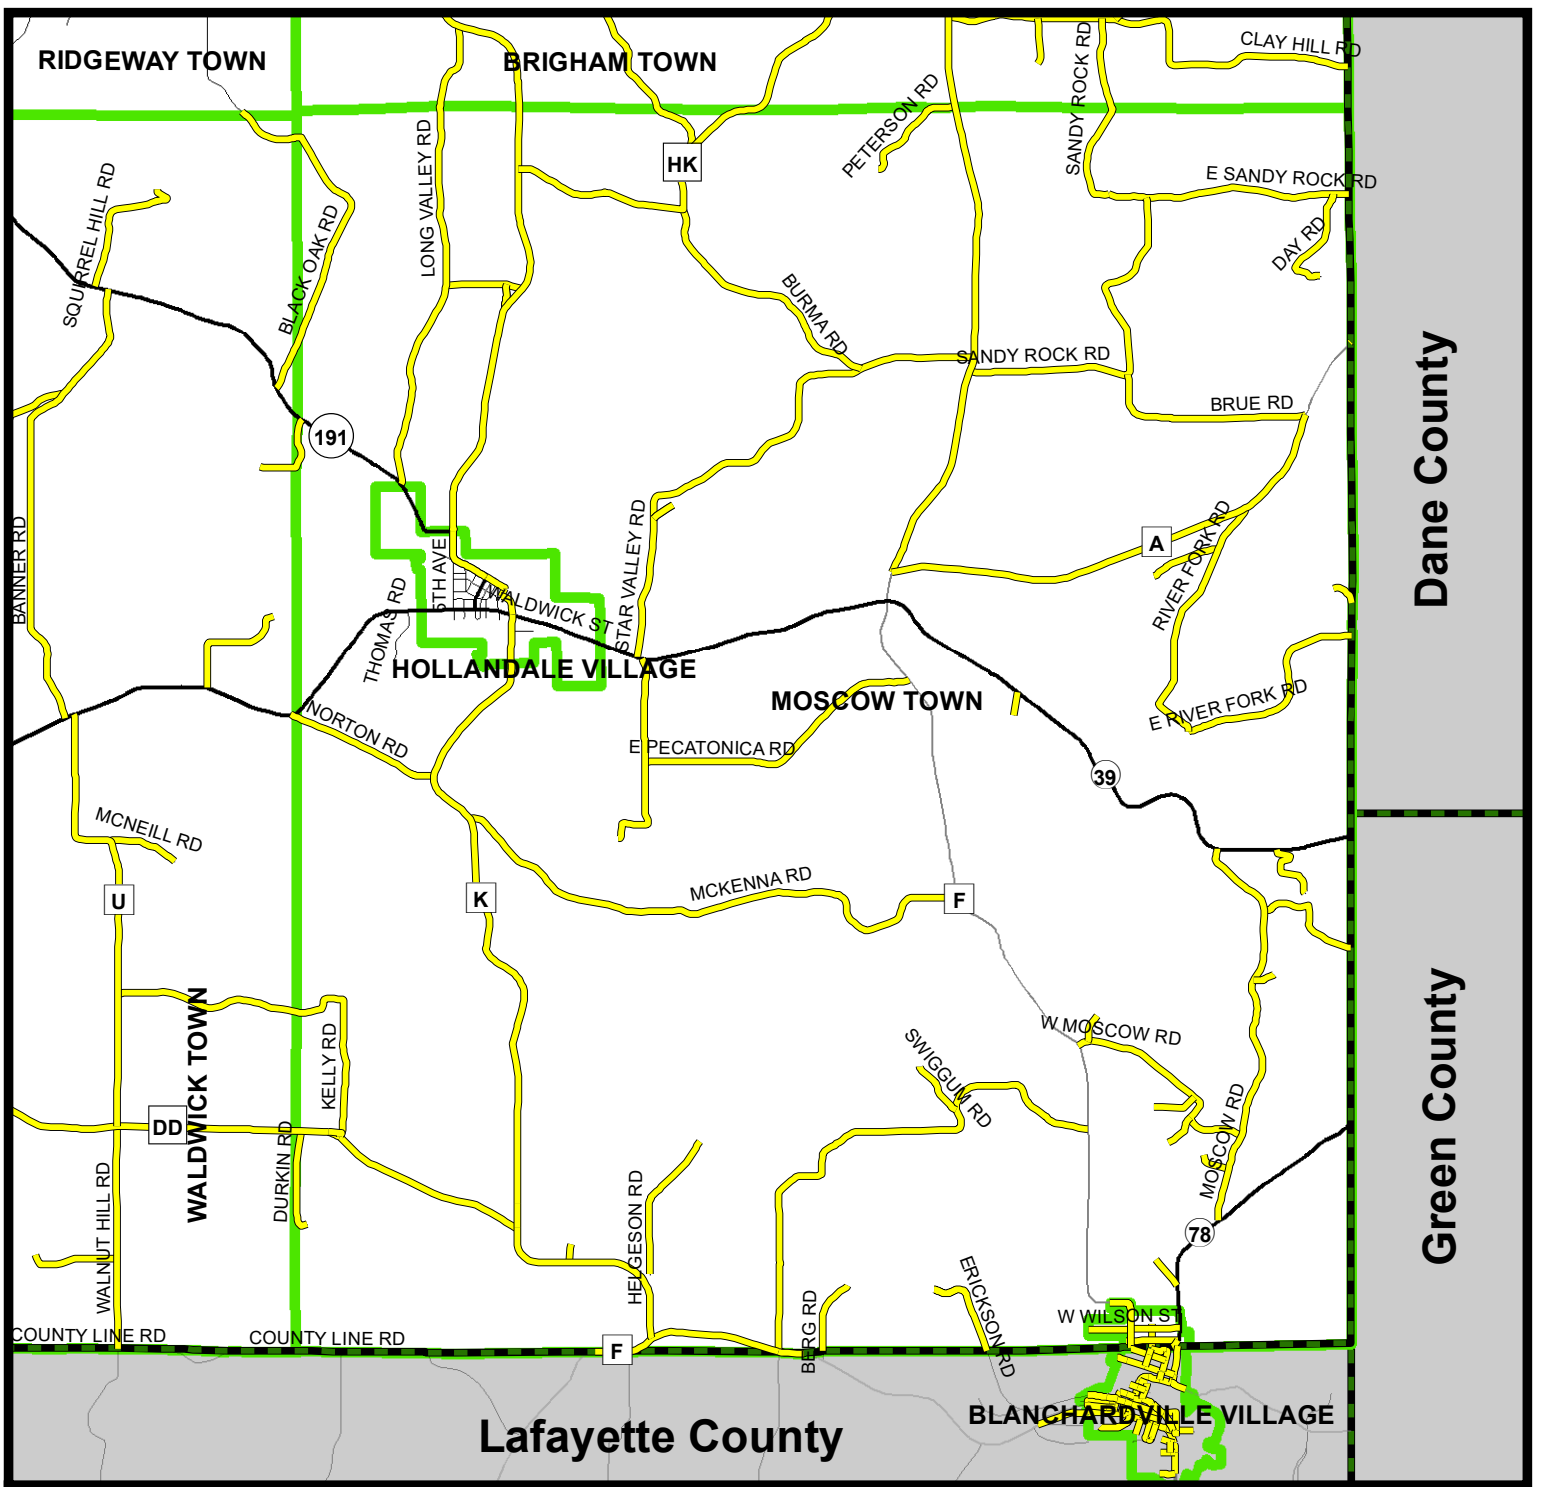

Legend

1. ATV/UTV Routes Based on Municipal/County Ordinance
   - ATV/UTV Trail (Cheese Country Trail)
   - US Highways
   - State Roads
   - County Roads
   - Local Roads
   - Municipal Boundaries
   - Iowa County Boundary
   - Other County Boundaries
   - Municipalities without approved ATV/UTV Routes
2. (Note: No state highways are routes outside of the village/city limits unless specifically noted on these maps)

**Town of Moscow
Iowa County, WI**

ATV/UTV Routes Map

Date Prepared: 6/20/2022

Sources: Iowa County Highway Commission (2022),
US Census Tigerline Shapefiles (2021)
Iowa County GIS Data (2021)

This map is not a survey of the actual boundary of any property this map depicts. This map is not a legally recorded map and is not intended to be one. SWWRPC is not responsible for any inaccuracies herein contained.