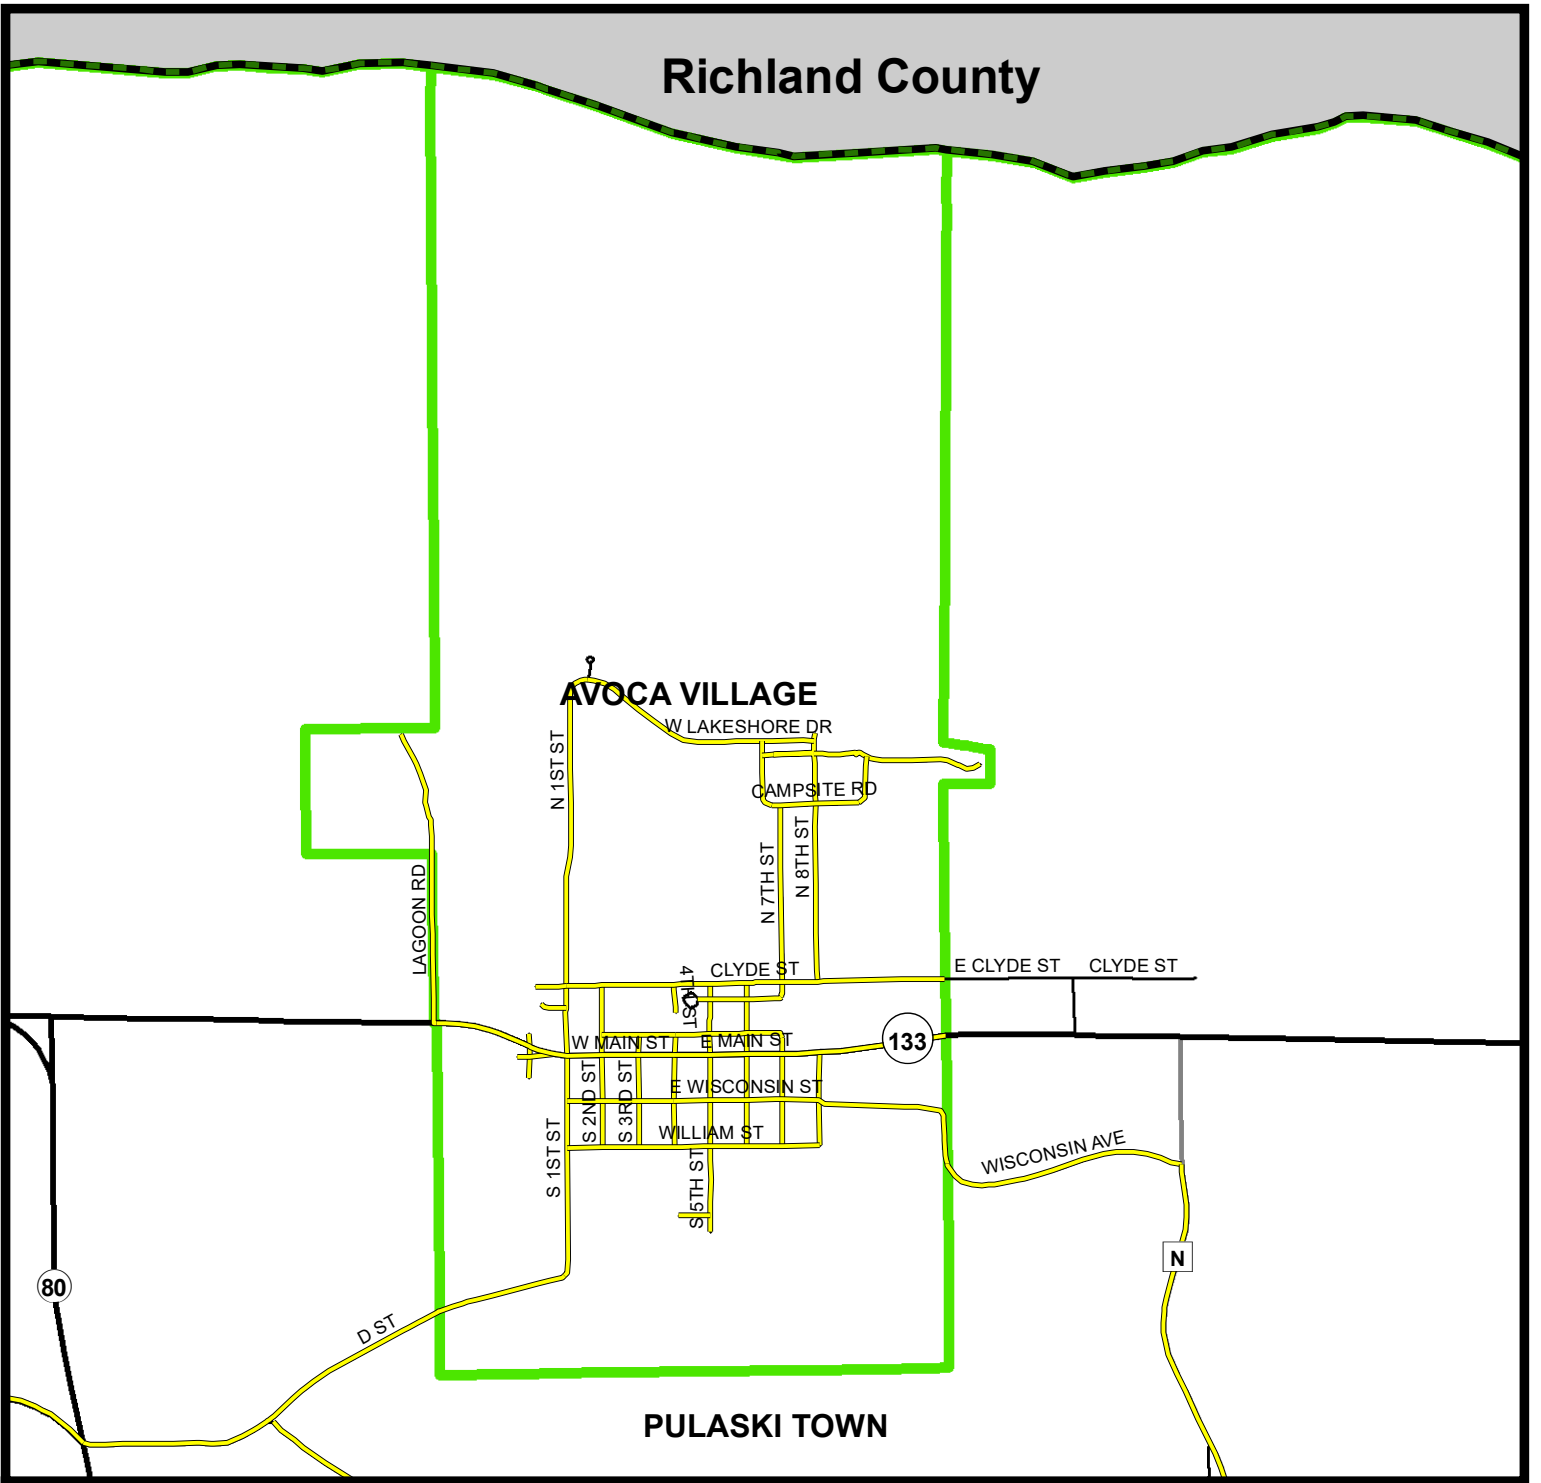

Richland County

PULASKI TOWN

Legend

- ATV/UTV Routes Based on Municipal/County Ordinance
- ATV/UTV Trail (Cheese Country Trail)
- US Highways
- State Roads
- County Roads
- Local Roads
- Municipal Boundaries
- Iowa County Boundary
- Other County Boundaries
- Municipalities without approved ATV/UTV Routes

(Note: No state highways are routes outside of the village/city limits unless specifically noted on these maps)

Village of Avoca Iowa County, WI

ATV/UTV Routes Map

Date Prepared: 6/20/2022

Sources: Iowa County Highway Commission (2022),
US Census Tigerline Shapefiles (2021)
Iowa County GIS Data (2021)

This map is not a survey of the actual boundary of any property this map depicts. This map is not a legally recorded map and is not intended to be one. SWWRPC is not responsible for any inaccuracies herein contained.