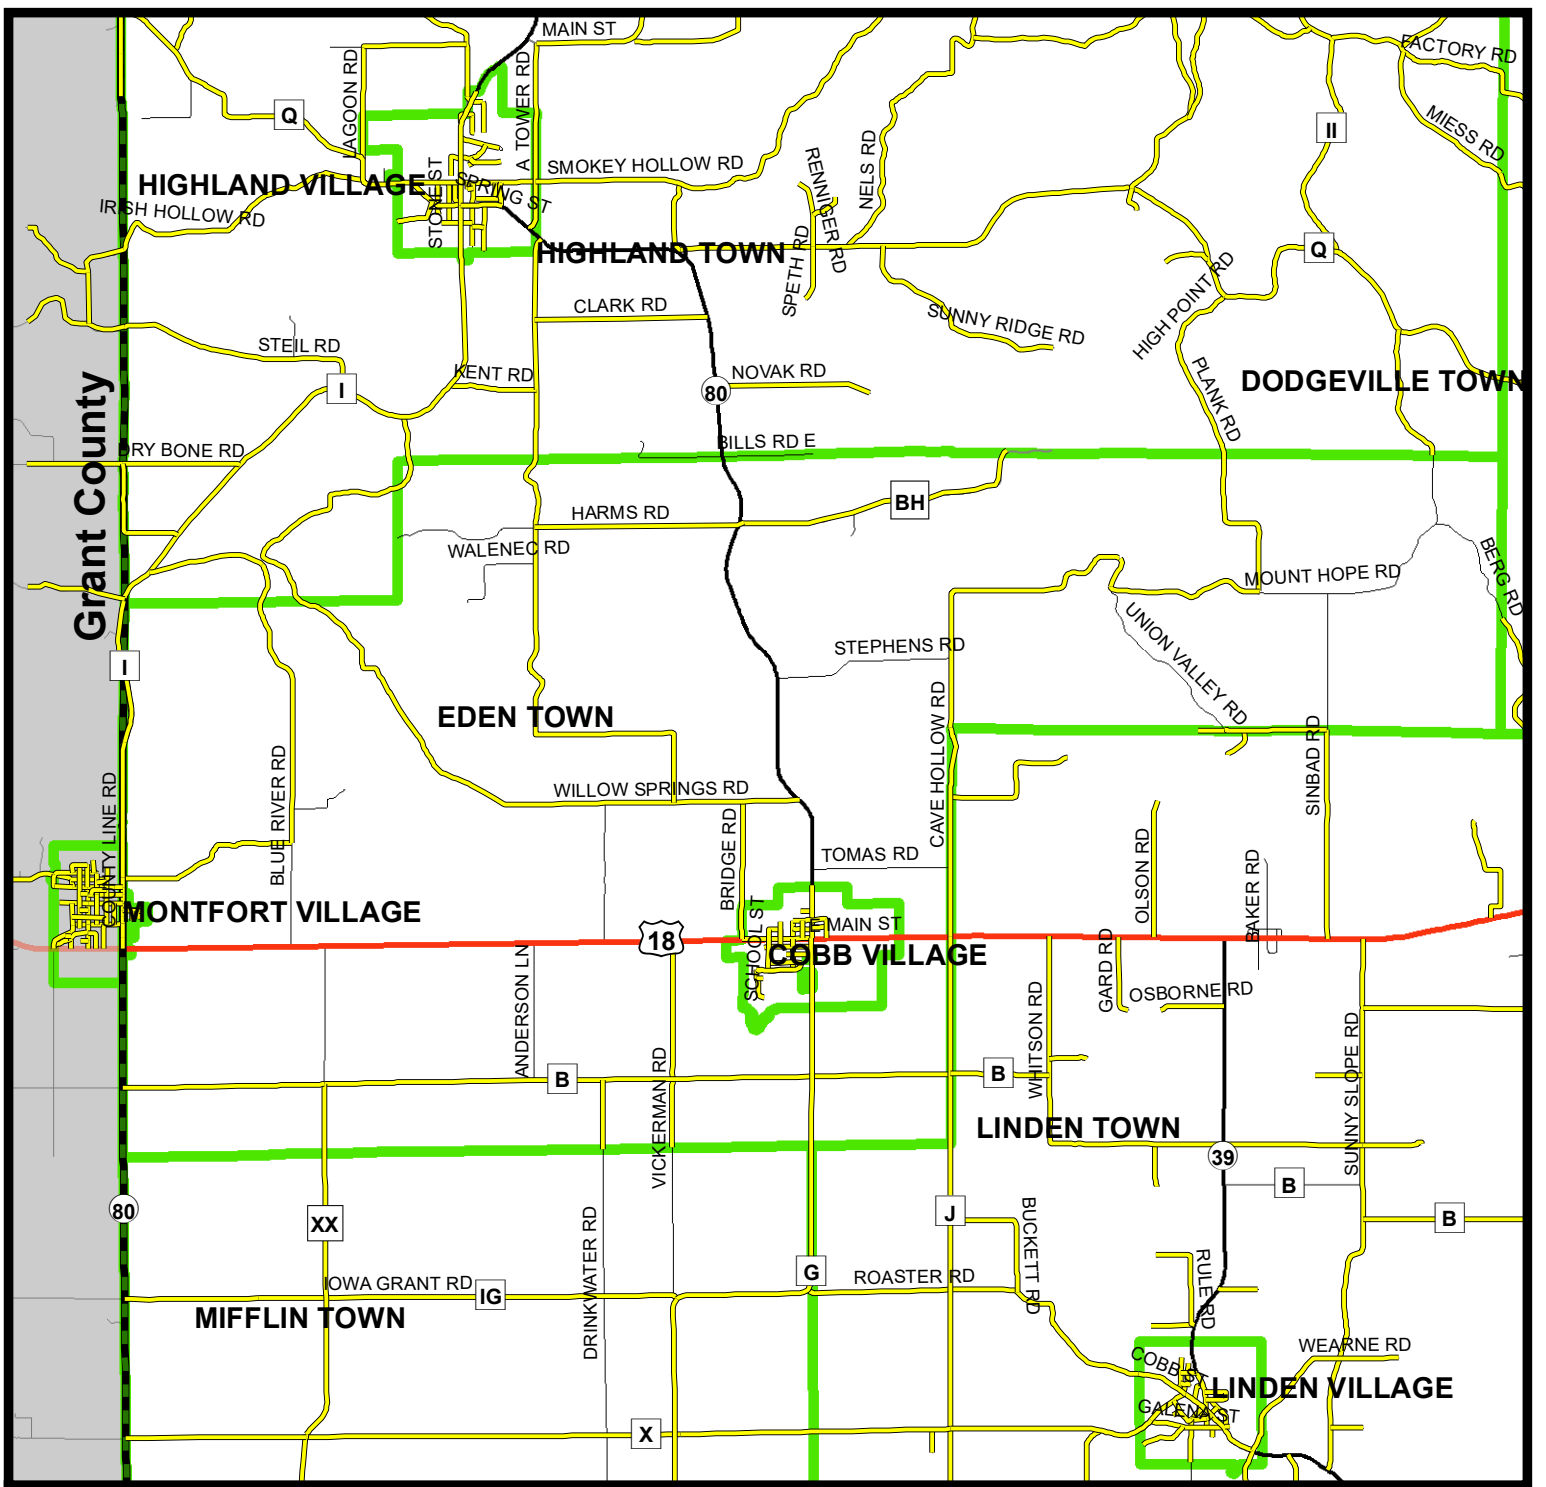

Legend

1. ATV/UTV Routes Based on Municipal/County Ordinance
   - ATV/UTV Trail (Cheese Country Trail)
   - US Highways
   - State Roads
   - County Roads
   - Local Roads
   - Municipal Boundaries
   - Iowa County Boundary
   - Other County Boundaries
   - Municipalities without approved ATV/UTV Routes
2. (Note: No state highways are routes outside of the village/city limits unless specifically noted on these maps)

Town of Eden Iowa County, WI

ATV/UTV Routes Map

Date Prepared: 6/20/2022

Sources: Iowa County Highway Commission (2022),
US Census Tigerline Shapefiles (2021)
Iowa County GIS Data (2021)

This map is not a survey of the actual boundary of any property this map depicts. This map is not a legally recorded map and is not intended to be one. SWWRPC is not responsible for any inaccuracies herein contained.