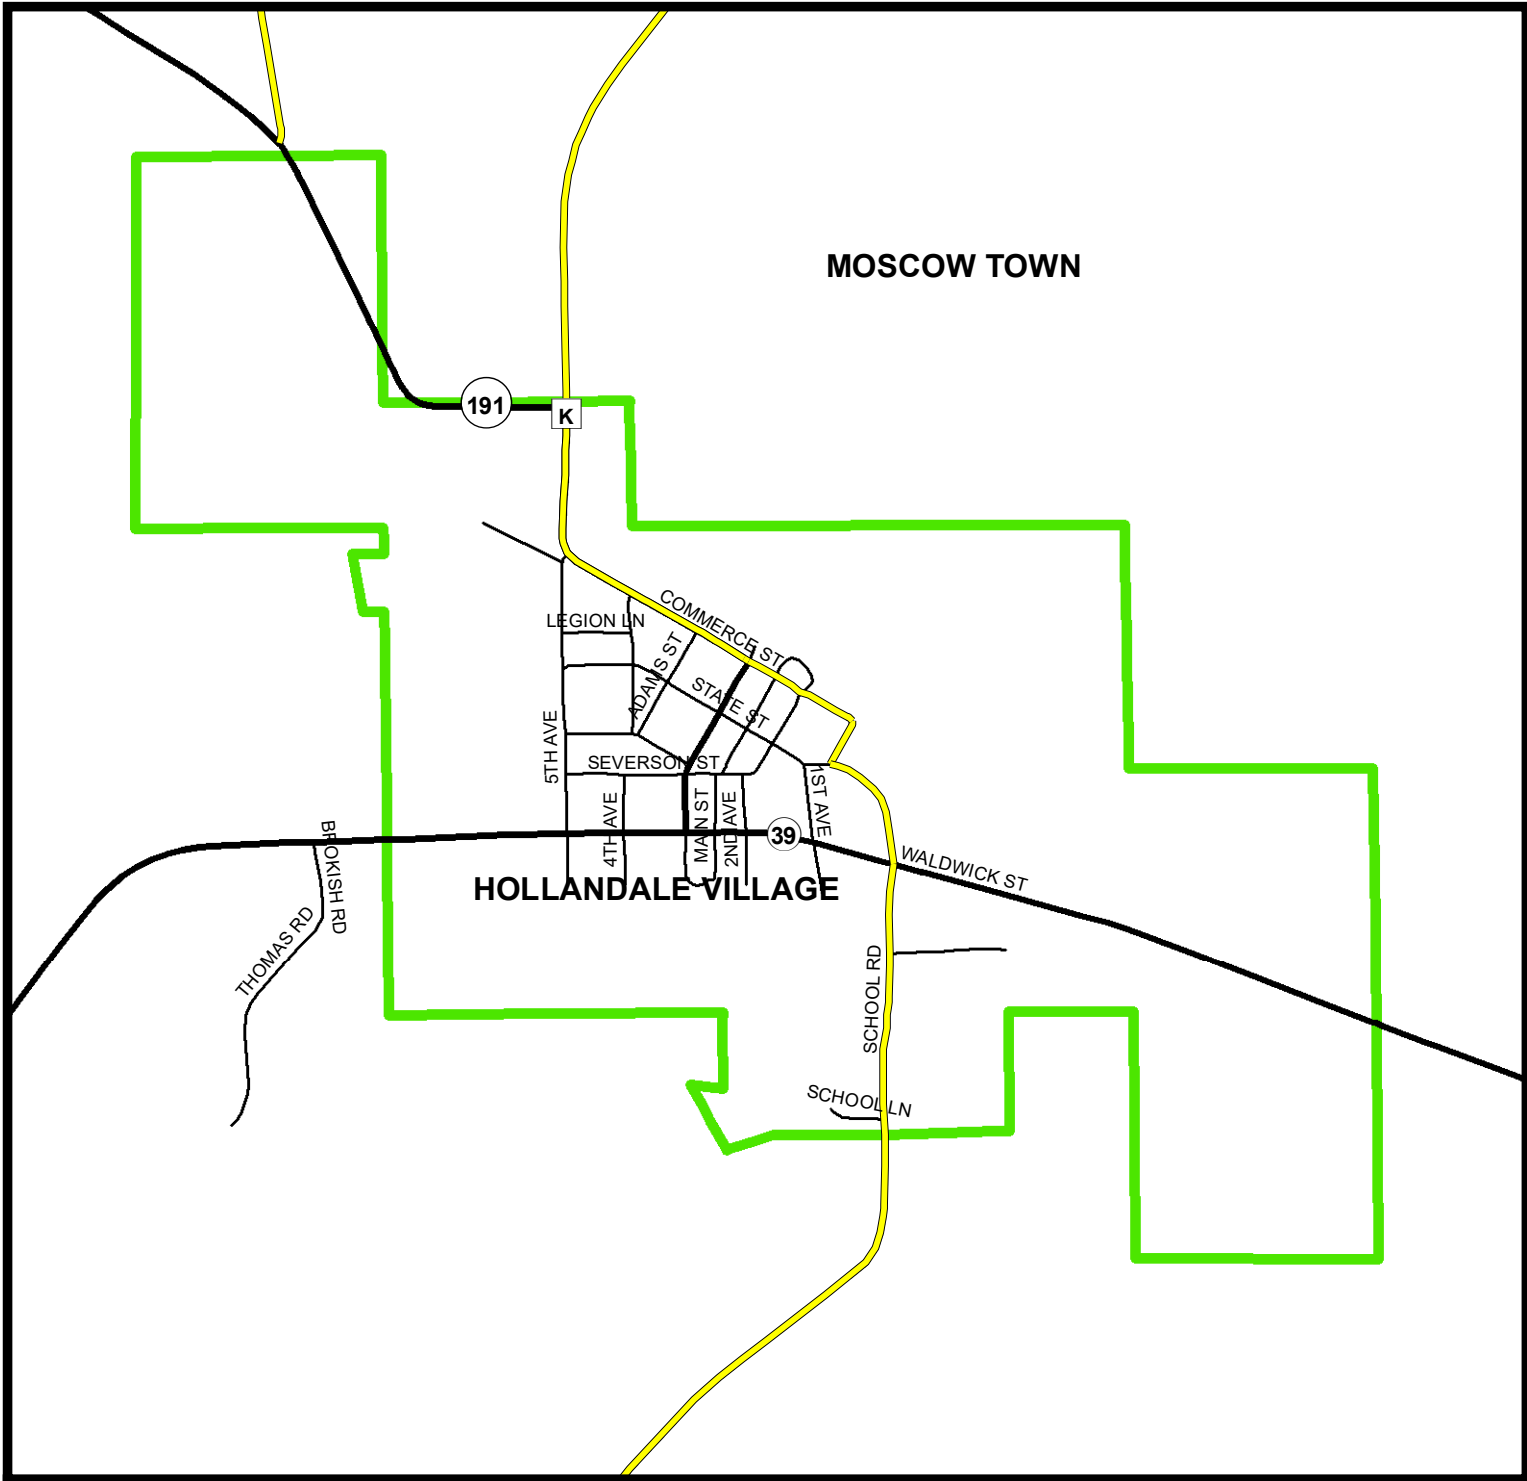

Legend

- ATV/UTV Routes Based on Municipal/County Ordinance
- ATV/UTV Trail (Cheese Country Trail)
- US Highways
- State Roads
- County Roads
- Local Roads
- Municipal Boundaries
- Iowa County Boundary
- Other County Boundaries
- Municipalities without approved ATV/UTV Routes

(Note: No state highways are routes outside of the village/city limits unless specifically noted on these maps)

**Village of Hollandale
Iowa County, WI
ATV/UTV Routes Map**

Date Prepared: 6/20/2022

Sources: Iowa County Highway Commission (2022),
US Census Tigerline Shapefiles (2021)
Iowa County GIS Data (2021)

This map is not a survey of the actual boundary of any property this map depicts. This map is not a legally recorded map and is not intended to be one. SWWRPC is not responsible for any inaccuracies herein contained.