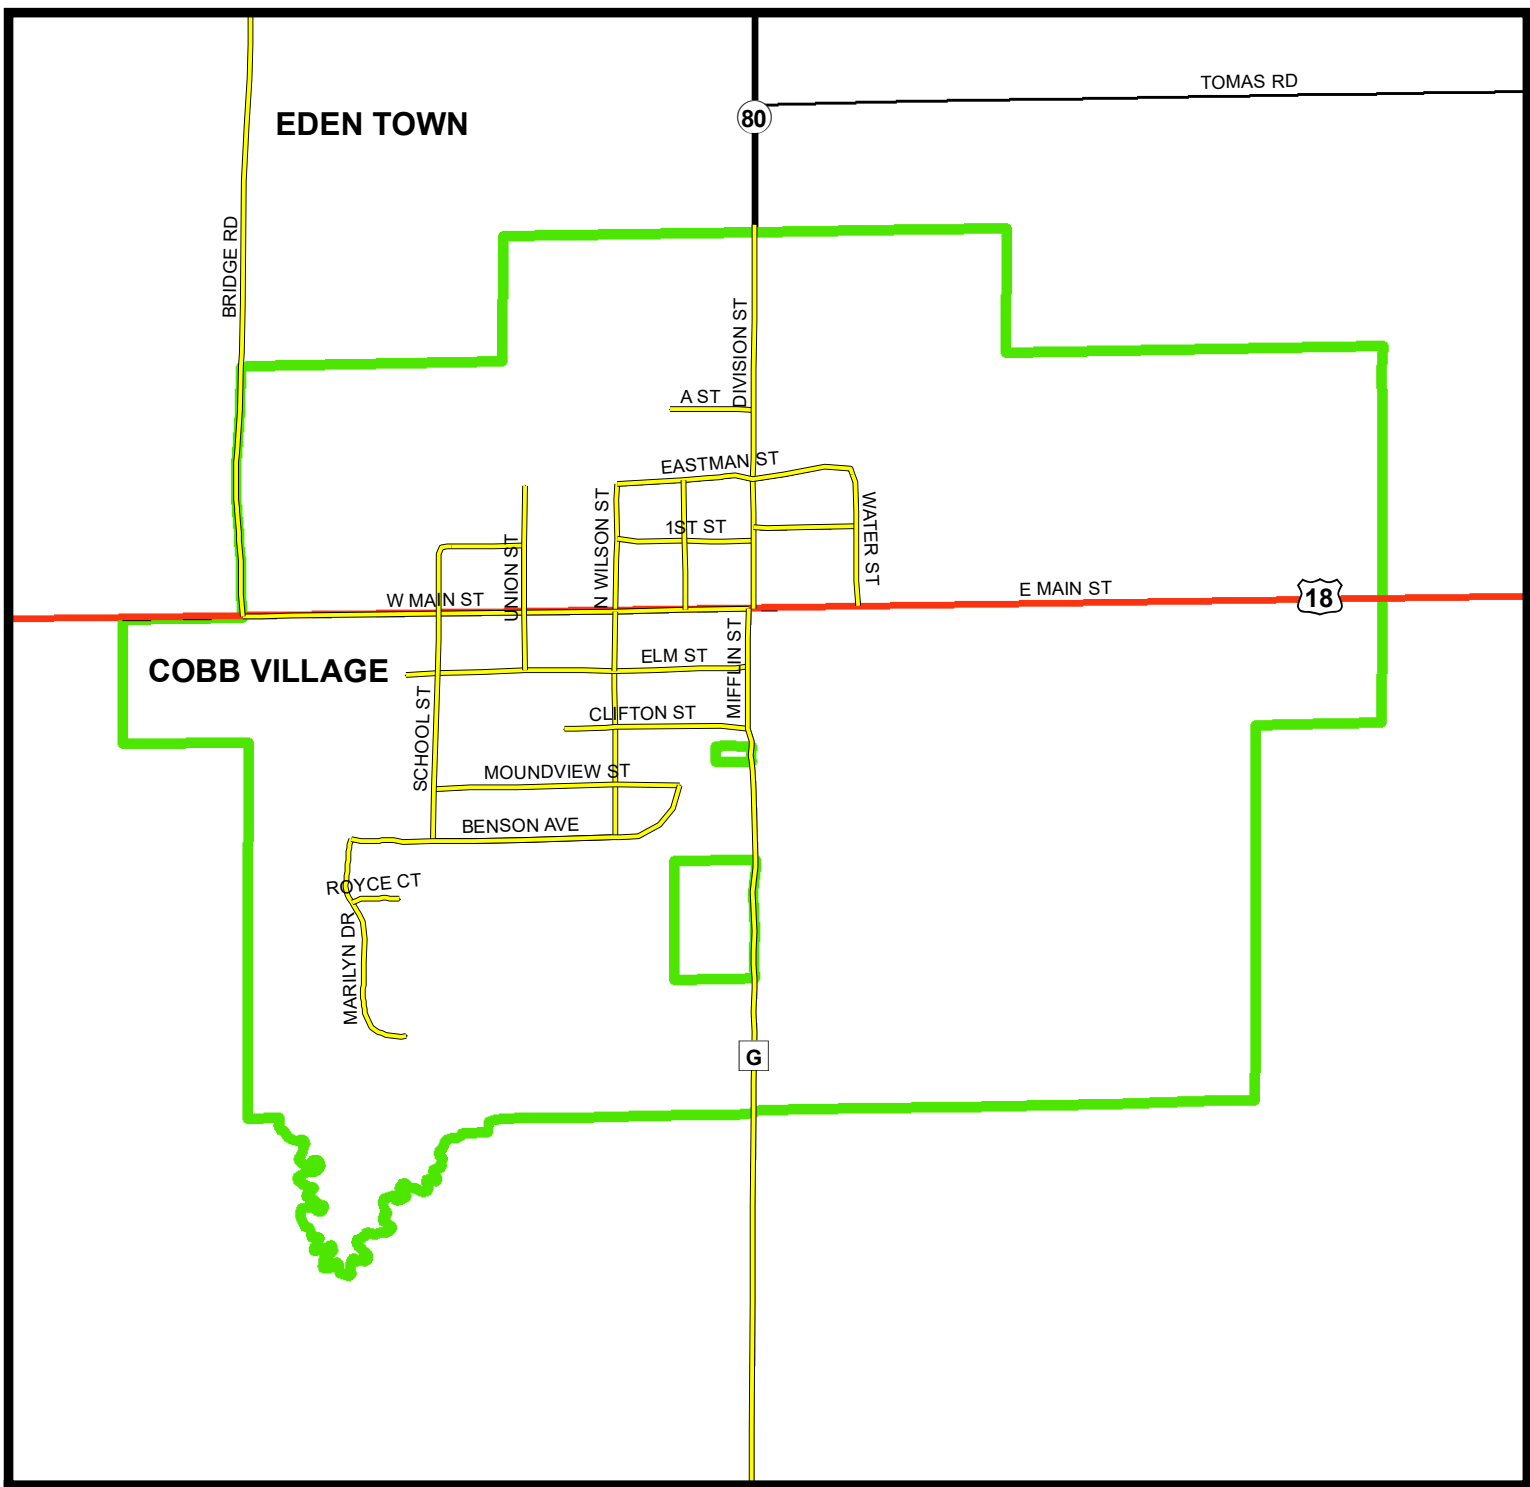

Legend

- ATV/UTV Routes Based on Municipal/County Ordinance
- ATV/UTV Trail (Cheese Country Trail)
- US Highways
- State Roads
- County Roads
- Local Roads
- Municipal Boundaries
- Iowa County Boundary
- Other County Boundaries
- Municipalities without approved ATV/UTV Routes

(Note: No state highways are routes outside of the village/city limits unless specifically noted on these maps)

**Village of Cobb
Iowa County, WI**

ATV/UTV Routes Map

Date Prepared: 6/20/2022

Sources: Iowa County Highway Commission (2022),
US Census Tigerline Shapefiles (2021)
Iowa County GIS Data (2021)

This map is not a survey of the actual boundary of any property this map depicts. This map is not a legally recorded map and is not intended to be one. SWWRPC is not responsible for any inaccuracies herein contained.