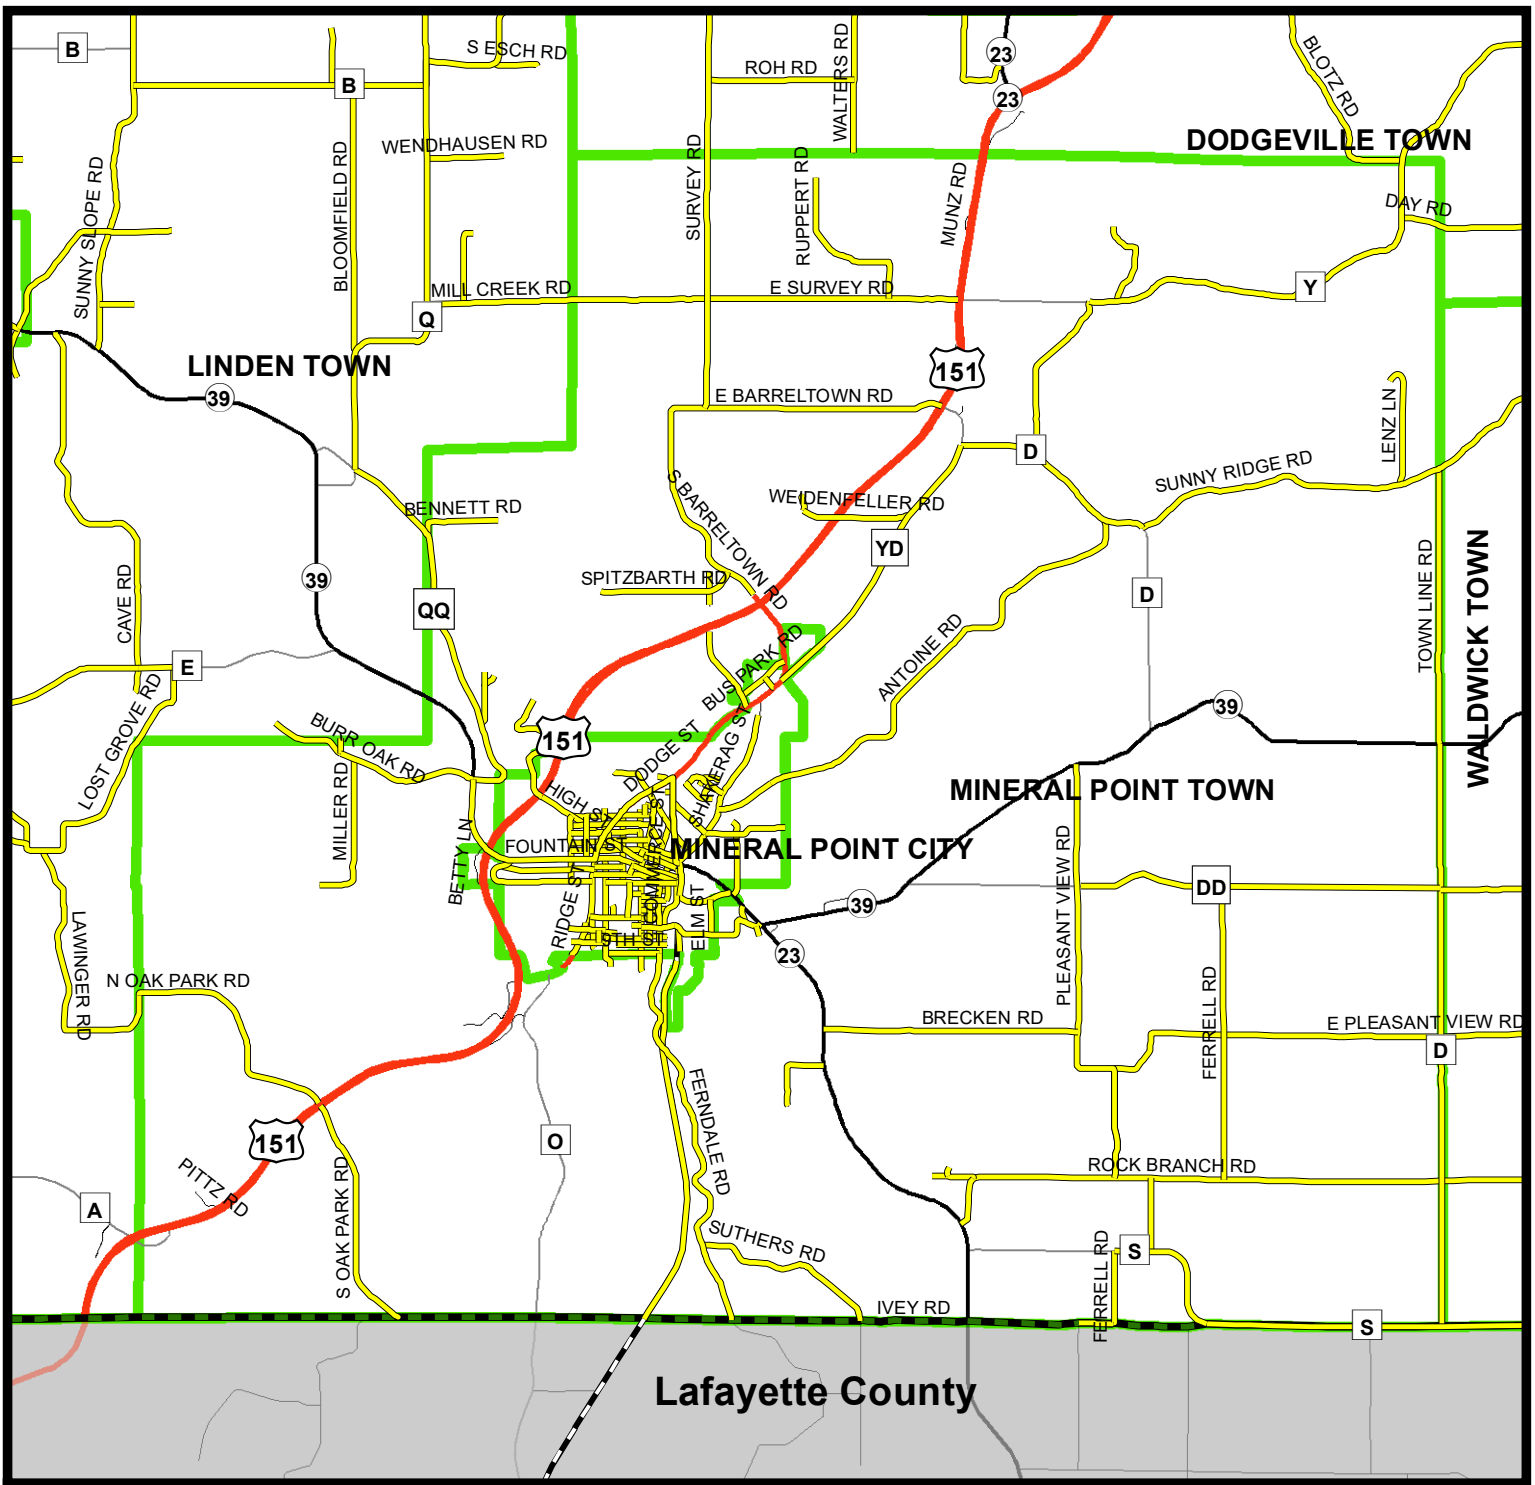

Legend

1. ATV/UTV Routes Based on Municipal/County Ordinance
   - ATV/UTV Trail (Cheese Country Trail)
   - US Highways
   - State Roads
   - County Roads
   - Local Roads
   - Municipal Boundaries
   - Iowa County Boundary
   - Other County Boundaries
   - Municipalities without approved ATV/UTV Routes
2. (Note: No state highways are routes outside of the village/city limits unless specifically noted on these maps)

**Town of Mineral Point
Iowa County, WI
ATV/UTV Routes Map**

Date Prepared: 6/20/2022

Sources: Iowa County Highway Commission (2022),
US Census Tigerline Shapefiles (2021)
Iowa County GIS Data (2021)

This map is not a survey of the actual boundary of any property this map depicts. This map is not a legally recorded map and is not intended to be one. SWWRPC is not responsible for any inaccuracies herein contained.