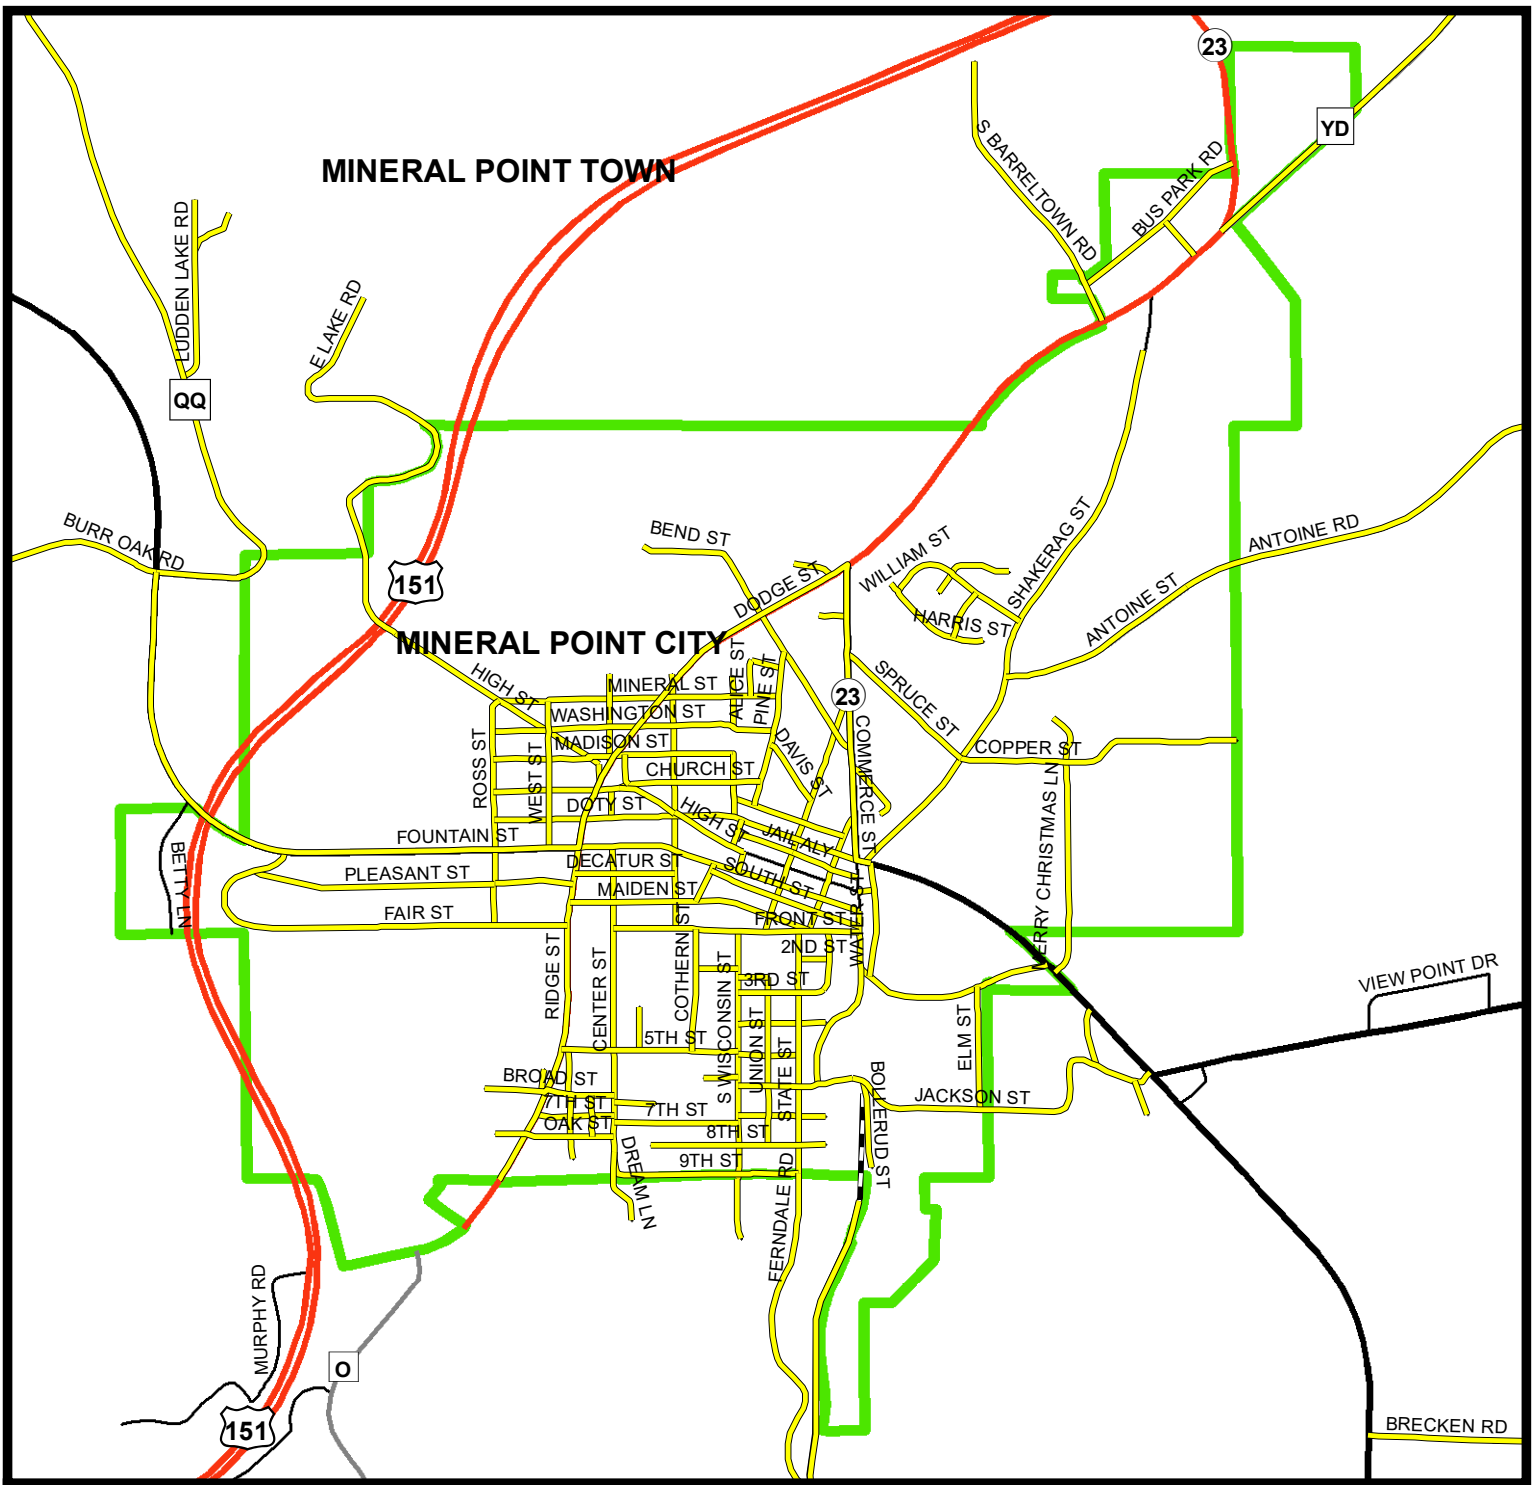

Legend

- ATV/UTV Routes Based on Municipal/County Ordinance
- ATV/UTV Trail (Cheese Country Trail)
- US Highways
- State Roads
- County Roads
- Local Roads
- Municipal Boundaries
- Iowa County Boundary
- Other County Boundaries
- Municipalities without approved ATV/UTV Routes

(Note: No state highways are routes outside of the village/city limits unless specifically noted on these maps)

**City of Mineral Point
Iowa County, WI
ATV/UTV Routes Map**

Date Prepared: 6/20/2022

Sources: Iowa County Highway Commission (2022),
US Census Tigerline Shapefiles (2021)
Iowa County GIS Data (2021)

This map is not a survey of the actual boundary of any property this map depicts. This map is not a legally recorded map and is not intended to be one. SWWRPC is not responsible for any inaccuracies herein contained.