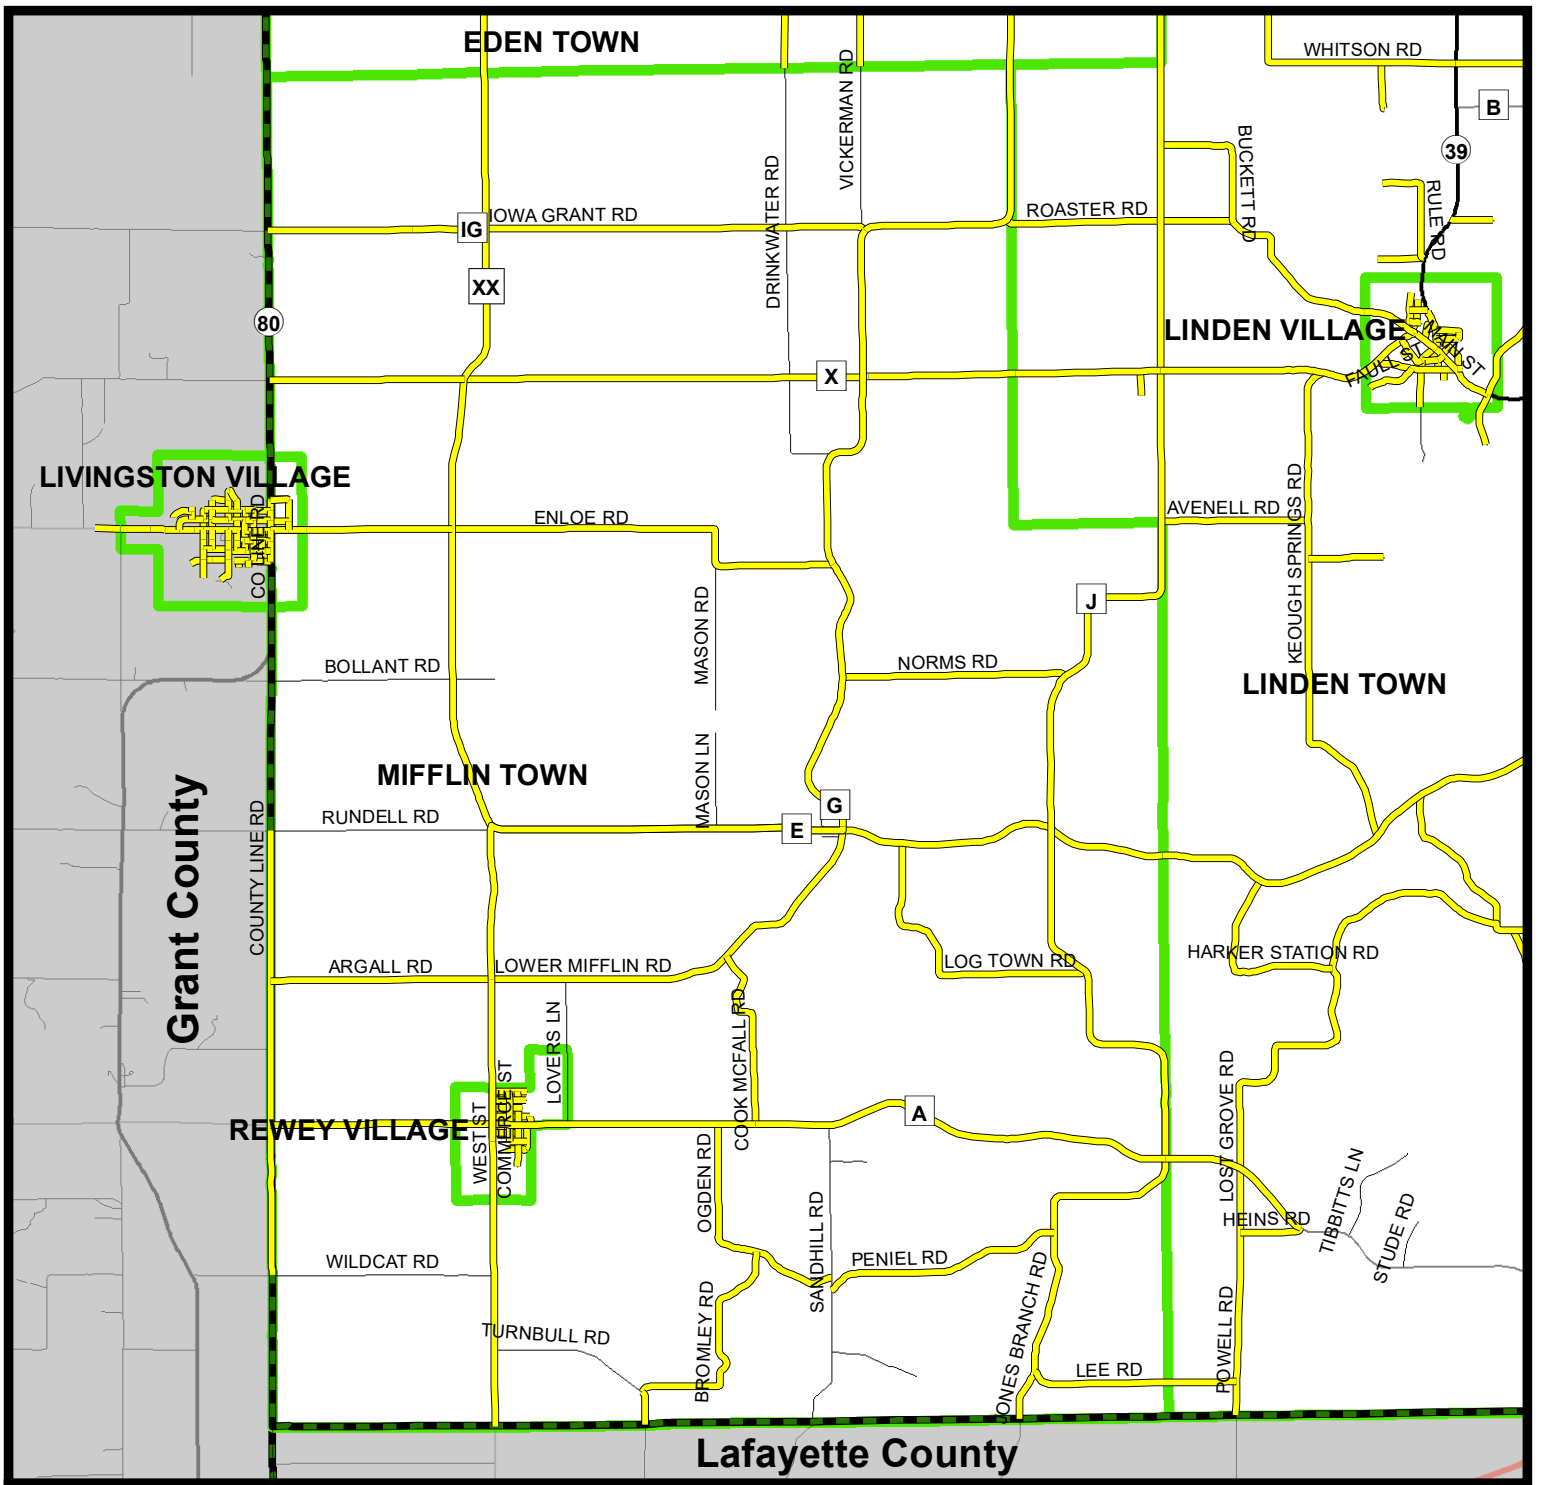

**Town of Linden  
Iowa County, WI**

**ATV/UTV Routes Map**

Date Prepared: 6/20/2022

Sources: Iowa County Highway Commission (2022),  
US Census Tigerline Shapefiles (2021)  
Iowa County GIS Data (2021)

This map is not a survey of the actual boundary of any property this map depicts. This map is not a legally recorded map and is not intended to be one. SWWRPC is not responsible for any inaccuracies herein contained.