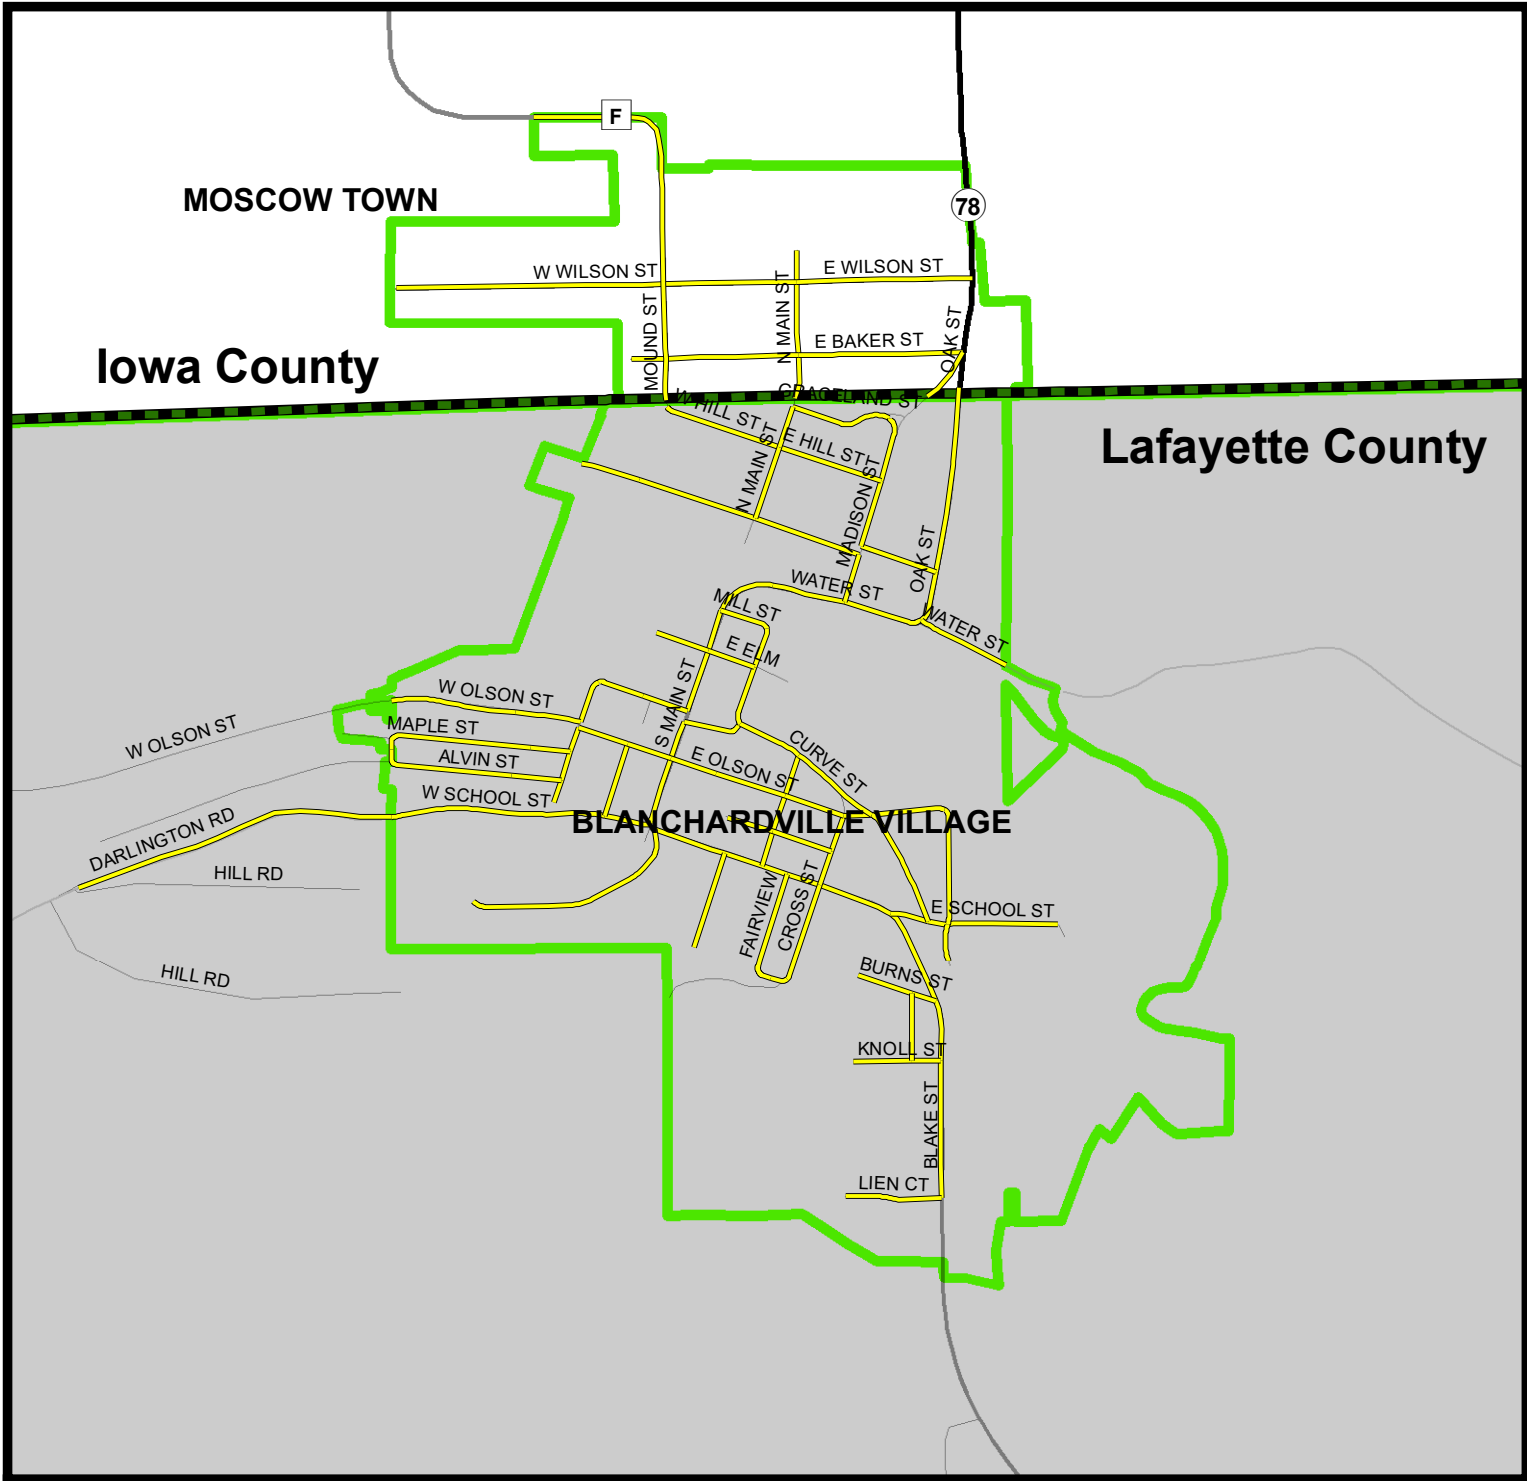

(Note: No state highways are routes outside of the village/city limits unless specifically noted on these maps)

**Village of Barneveld  
Iowa County, WI  
ATV/UTV Routes Map**

Date Prepared: 6/20/2022

Sources: Iowa County Highway Commission (2022),  
US Census Tigerline Shapefiles (2021)  
Iowa County GIS Data (2021)

This map is not a survey of the actual boundary of any property this map depicts. This map is not a legally recorded map and is not intended to be one. SWWRPC is not responsible for any inaccuracies herein contained.