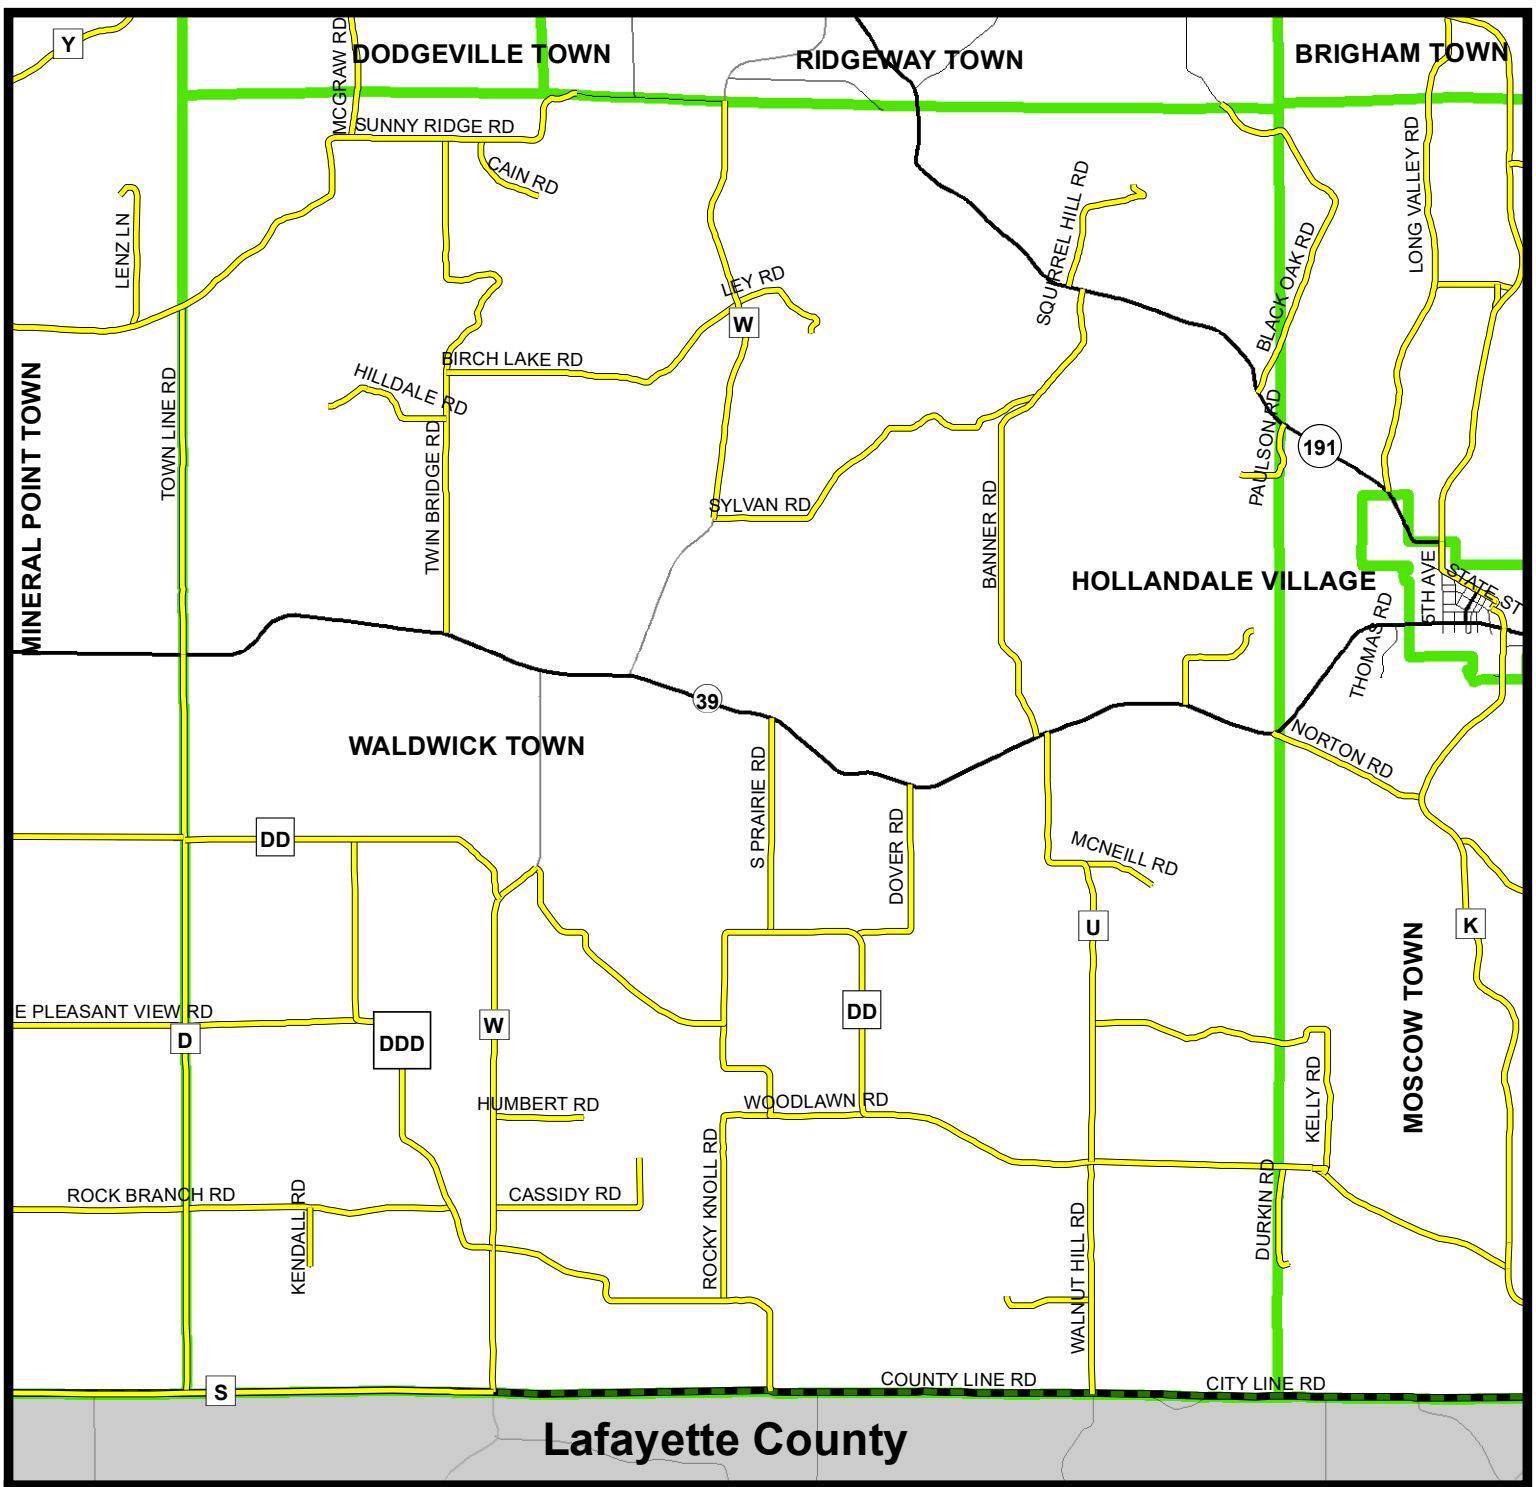

Legend

- ATV/UTV Routes Based on Municipal/County Ordinance
- ATV/UTV Trail (Cheese Country Trail)
- US Highways
- State Roads
- County Roads
- Local Roads
- Municipal Boundaries
- Iowa County Boundary
- Other County Boundaries
- Municipalities without approved ATV/UTV Routes

(Note: No state highways are routes outside of the village/city limits unless specifically noted on these maps)

**Town of Waldwick
Iowa County, WI**

ATV/UTV Routes Map

Date Prepared: 6/20/2022

Sources: Iowa County Highway Commission (2022),
US Census Tigerline Shapefiles (2021)
Iowa County GIS Data (2021)

This map is not a survey of the actual boundary of any property this map depicts. This map is not a legally recorded map and is not intended to be one. SWWRPC is not responsible for any inaccuracies herein contained.

**SOUTHWESTERN WISCONSIN
REGIONAL PLANNING
COMMISSION**