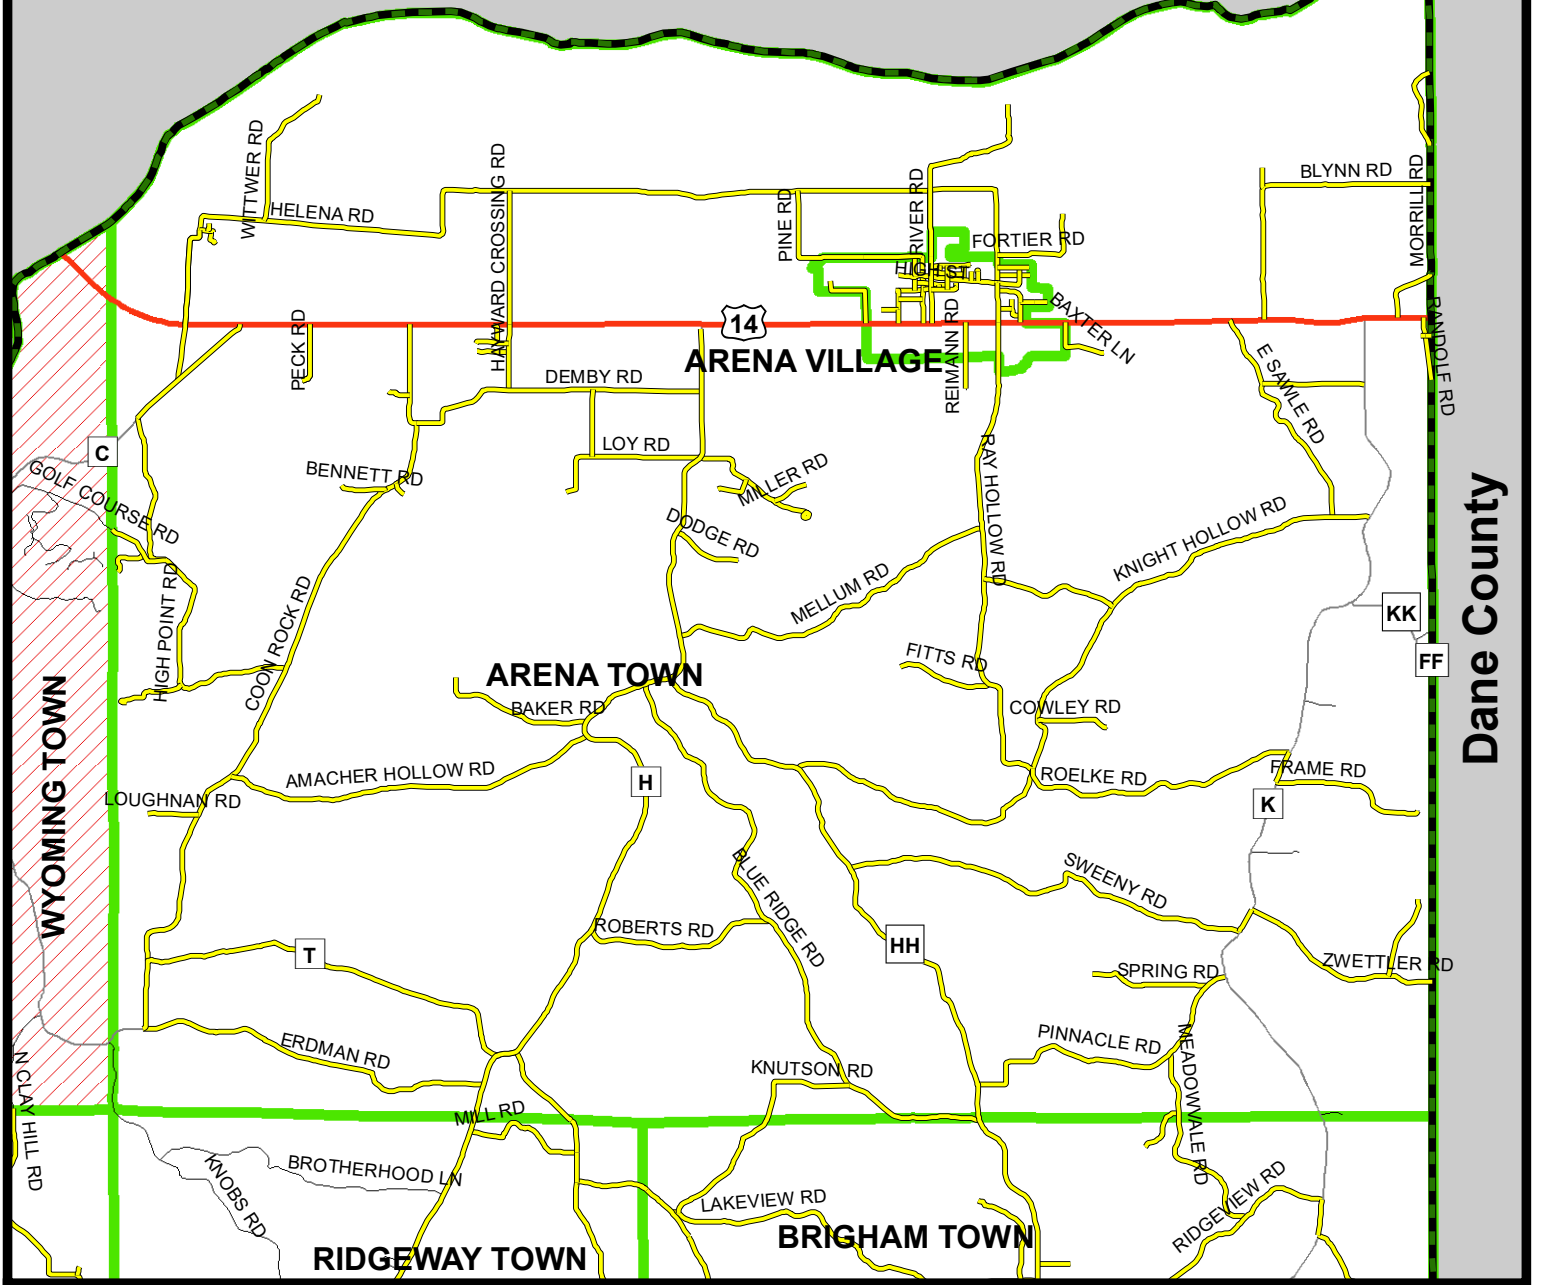

Sauk County

Dane County

Legend

1. ATV/UTV Routes Based on Municipal/County Ordinance
   - ATV/UTV Trail (Cheese Country Trail)
   - US Highways
   - State Roads
   - County Roads
   - Local Roads
   - Municipal Boundaries
   - Iowa County Boundary
   - Other County Boundaries
   - Municipalities without approved ATV/UTV Routes
2. (Note: No state highways are routes outside of the village/city limits unless specifically noted on these maps)

Town of Arena Iowa County, WI

ATV/UTV Routes Map

Date Prepared: 6/20/2022

Sources: Iowa County Highway Commission (2022),
US Census Tigerline Shapefiles (2021)
Iowa County GIS Data (2021)

This map is not a survey of the actual boundary of any property this map depicts. This map is not a legally recorded map and is not intended to be one. SWWRPC is not responsible for any inaccuracies herein contained.