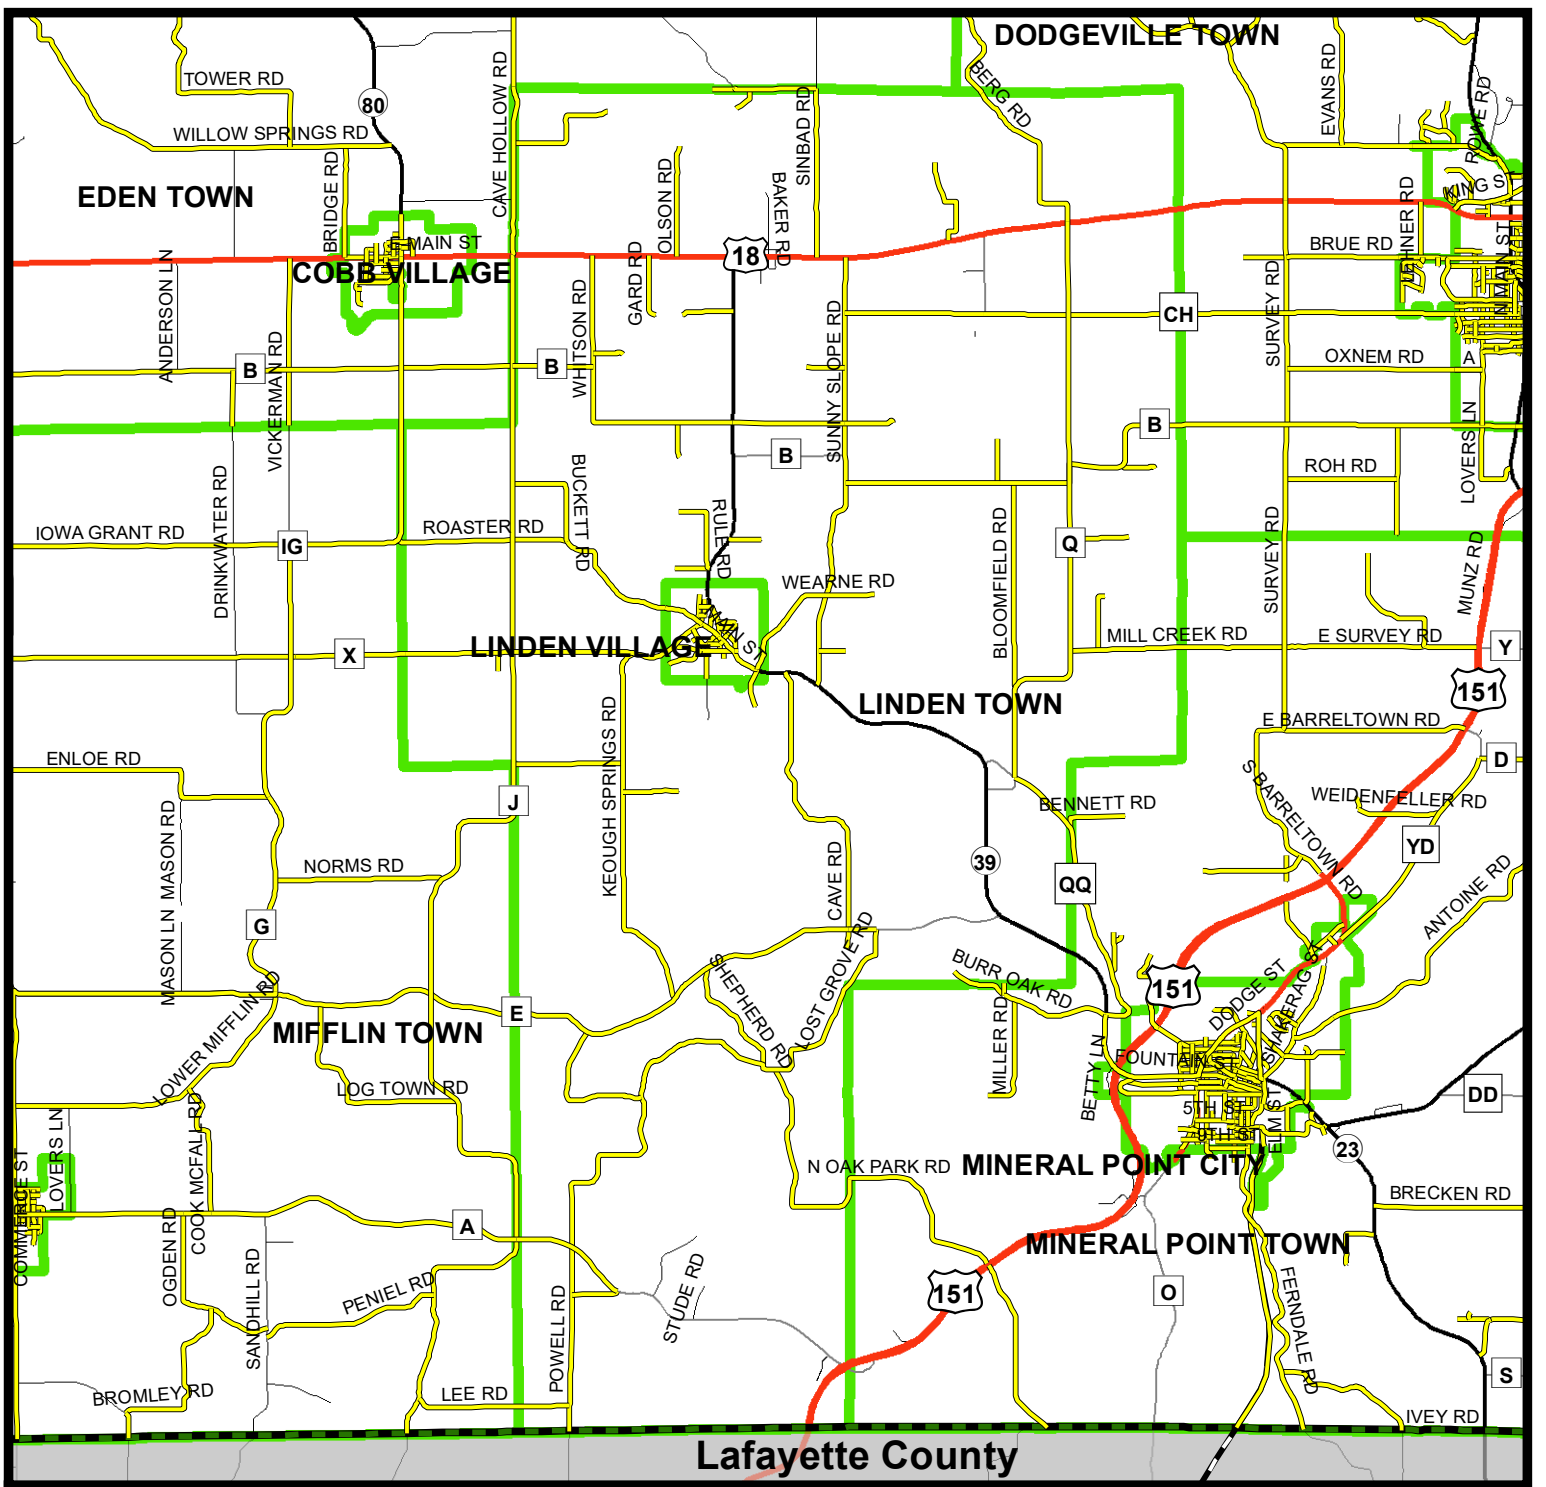

**Legend**

- ATV/UTV Routes Based on Municipal/County Ordinance
  - ATV/UTV Trail (Cheese Country Trail)
  - US Highways
  - State Roads
  - County Roads
  - Local Roads
  - Municipal Boundaries
  - Iowa County Boundary
  - Other County Boundaries
  - Municipalities without approved ATV/UTV Routes
- (Note: No state highways are routes outside of the village/city limits unless specifically noted on these maps)