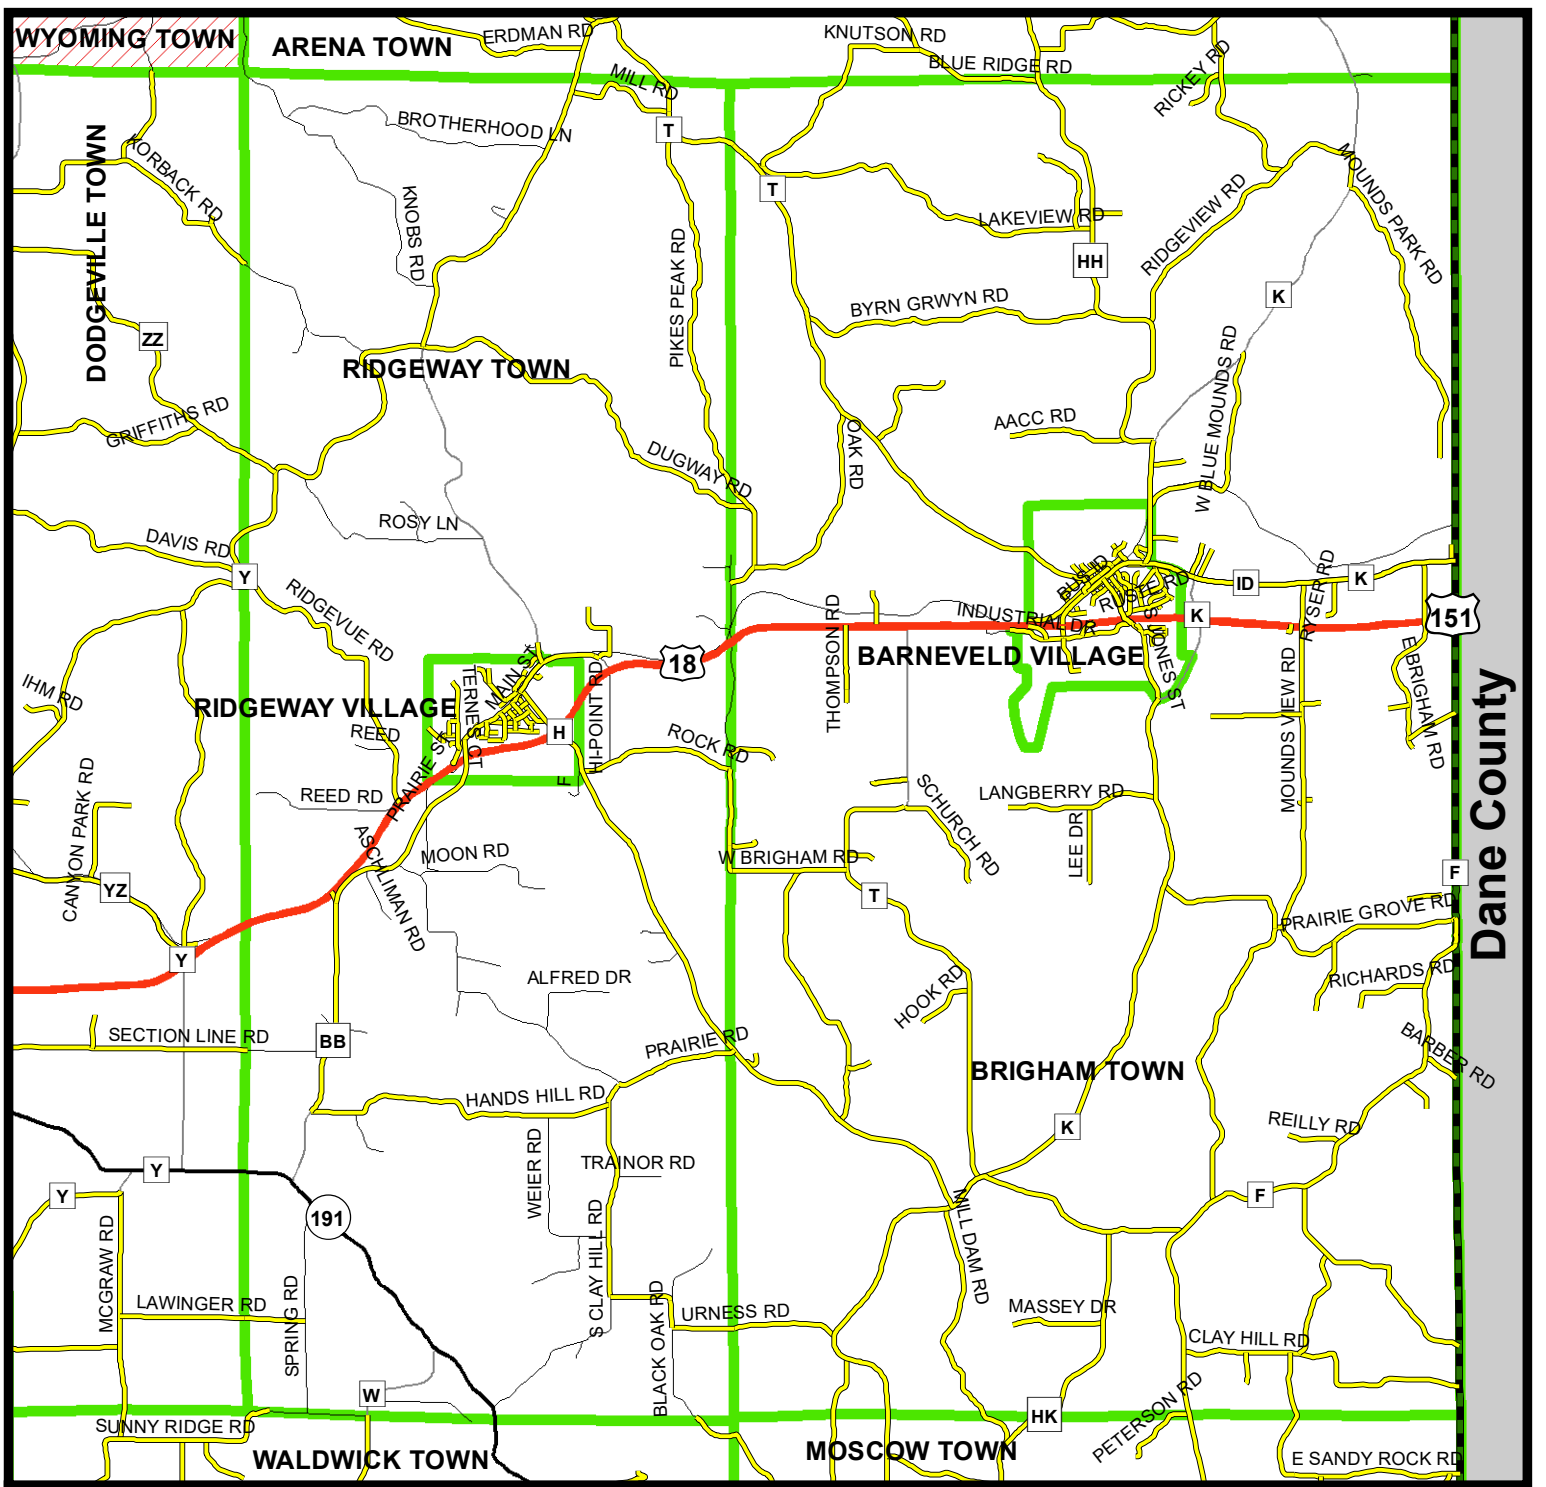

### ATV/UTV Routes Map

Date Prepared: 6/20/2022

Sources: Iowa County Highway Commission (2022),  
US Census Tigerline Shapefiles (2021)  
Iowa County GIS Data (2021)

This map is not a survey of the actual boundary of any property this map depicts. This map is not a legally recorded map and is not intended to be one. SWWRPC is not responsible for any inaccuracies herein contained.